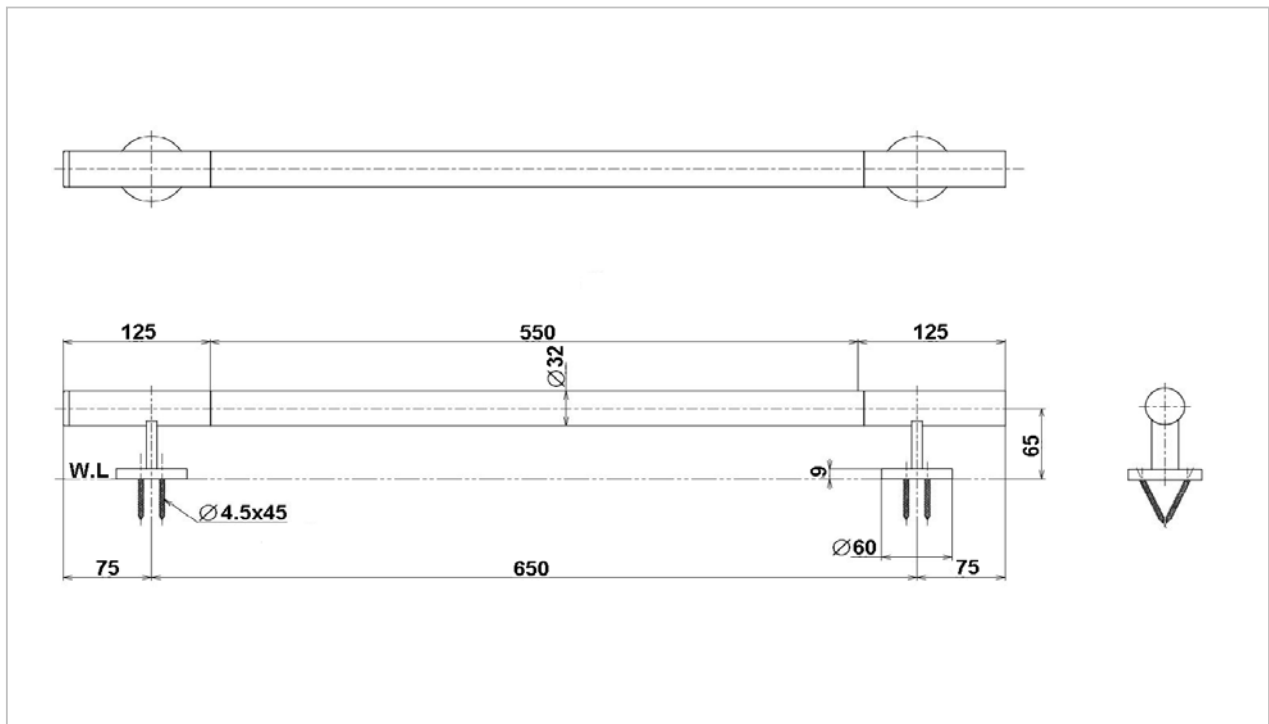

TOTO

BATHROOM ACCESSORY

YHR600M

Interior Bar

Product Features

YHR600M

Interior Bar I-Shape Stainless Steel Type
with Shot Blast Finish size : 600 mm

YHR800M

size : 800 mm

Suggestion Fittings & Parts

Remark : We reserve the right to change some parts for suitability.

TOTO (THAILAND) CO.,LTD

Bangkok Office : 598 Q House Ploenjit Building., G floor., Ploenchit Rd., Lumpini, Pathumwan, Bangkok. 10330 Thailand