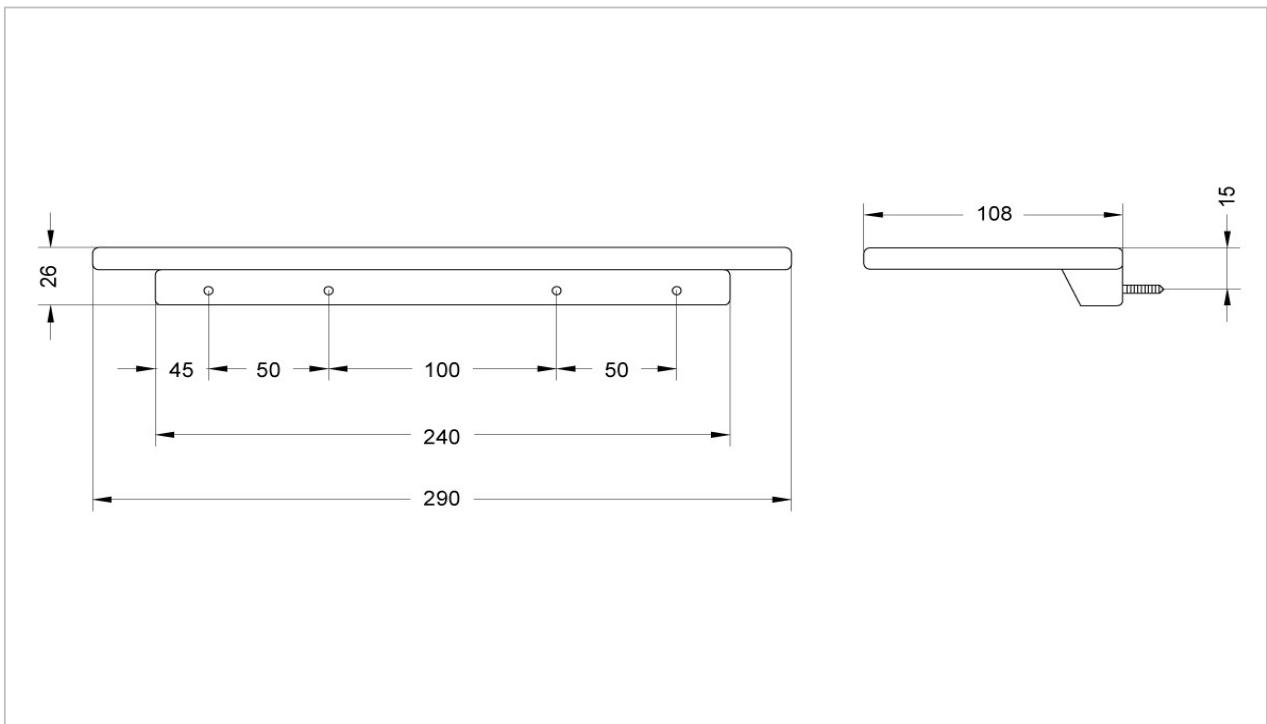

TOTO

ACCESSORIES

YH87

NEOREST Series

Product Features

Paper Holder
290 x 108 x 26 mm

Suggestion Fittings & Parts

Remark : We reserve the right to change some parts for suitability.