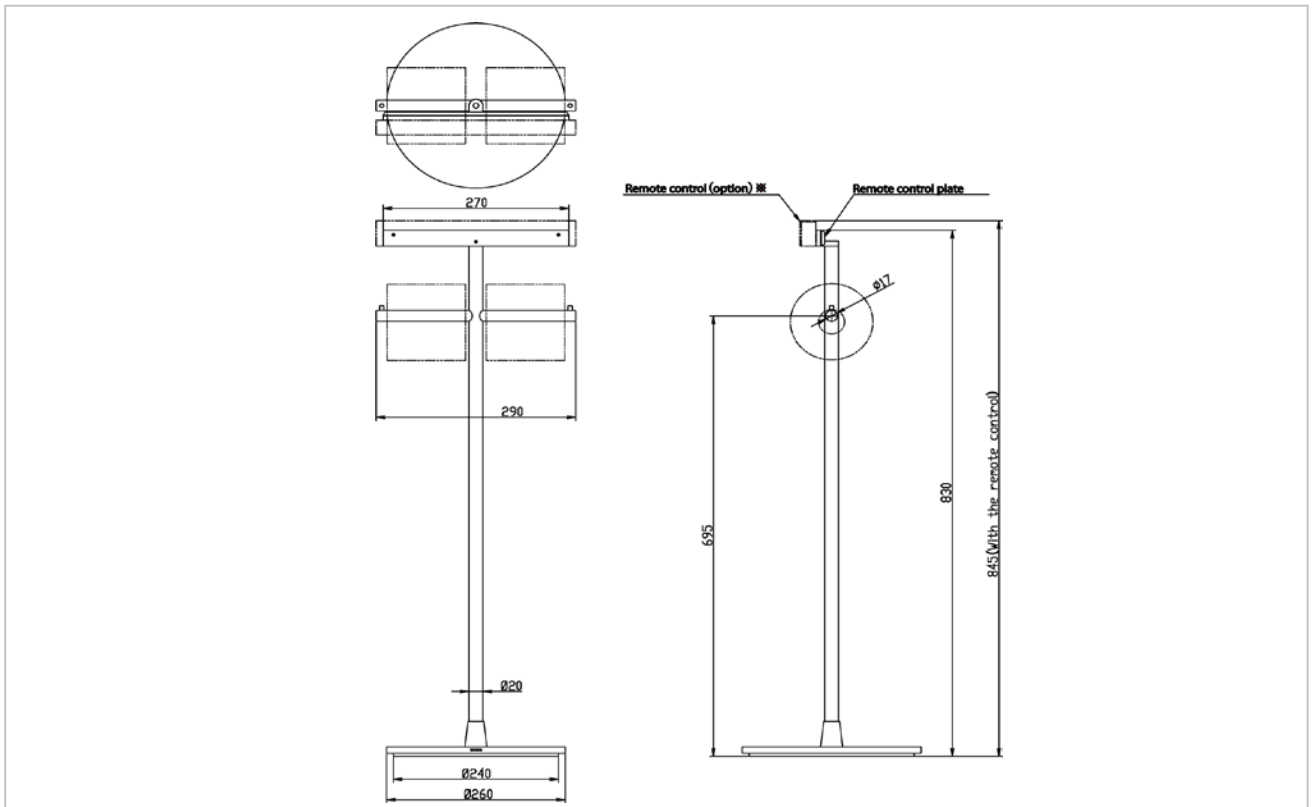

NEOREST

Product Features

Paper Holder (Stand Type)

Size : 290W x 260D x 830H mm

Suggestion Fittings & Parts

Remark : We reserve the right to change some parts for suitability.

TOTO (THAILAND) CO.,LTD
Bangkok Office : G Tower Grand Rama 9,12th Floor, South Wing, 9 Rama IX Road,
Huaykwang Sub-district,Huaykwang District, Bangkok. 10310 Thailand
Tel : +(66)2-117-9520(AUTO) Fax : +(66)2-117-9527
th.toto.com