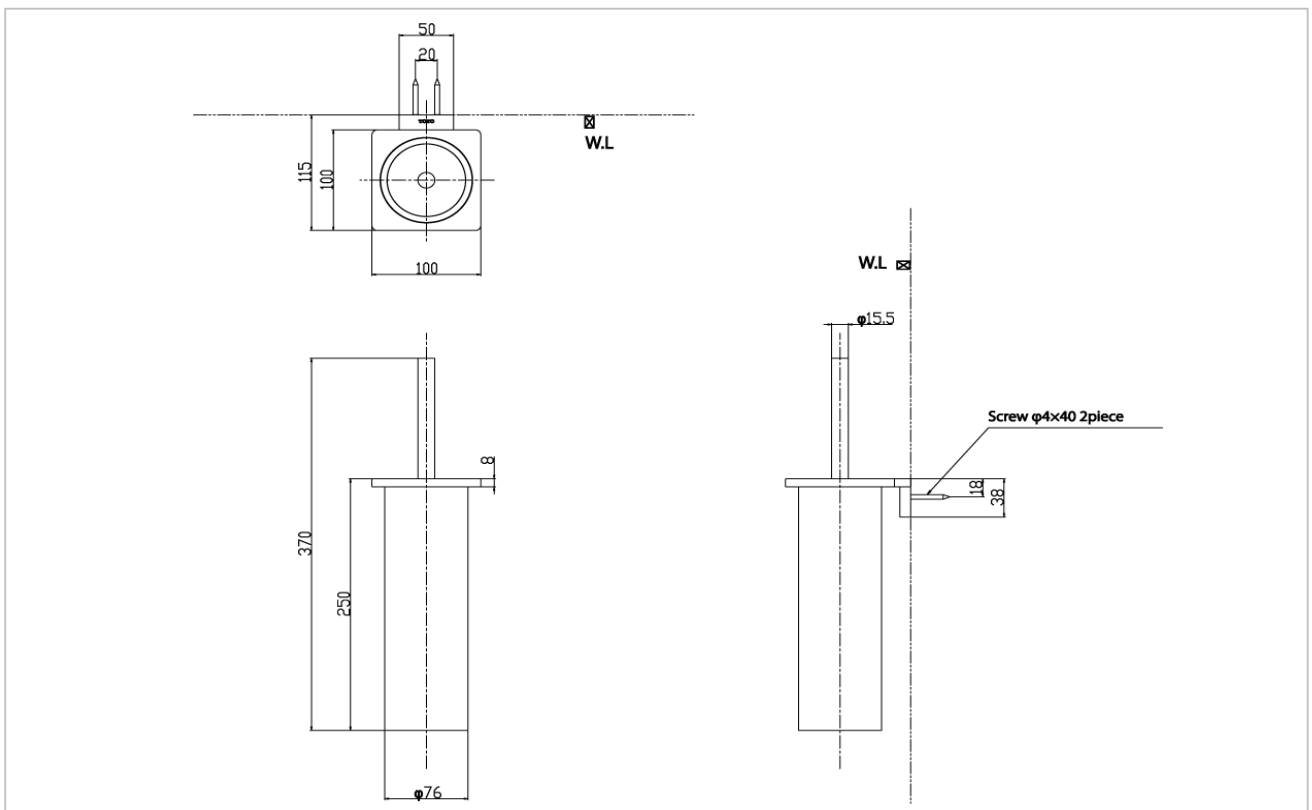

NEOREST

Product Features Toilet Brush Holder

Suggestion Fittings & Parts

Remark : We reserve the right to change some parts for suitability.