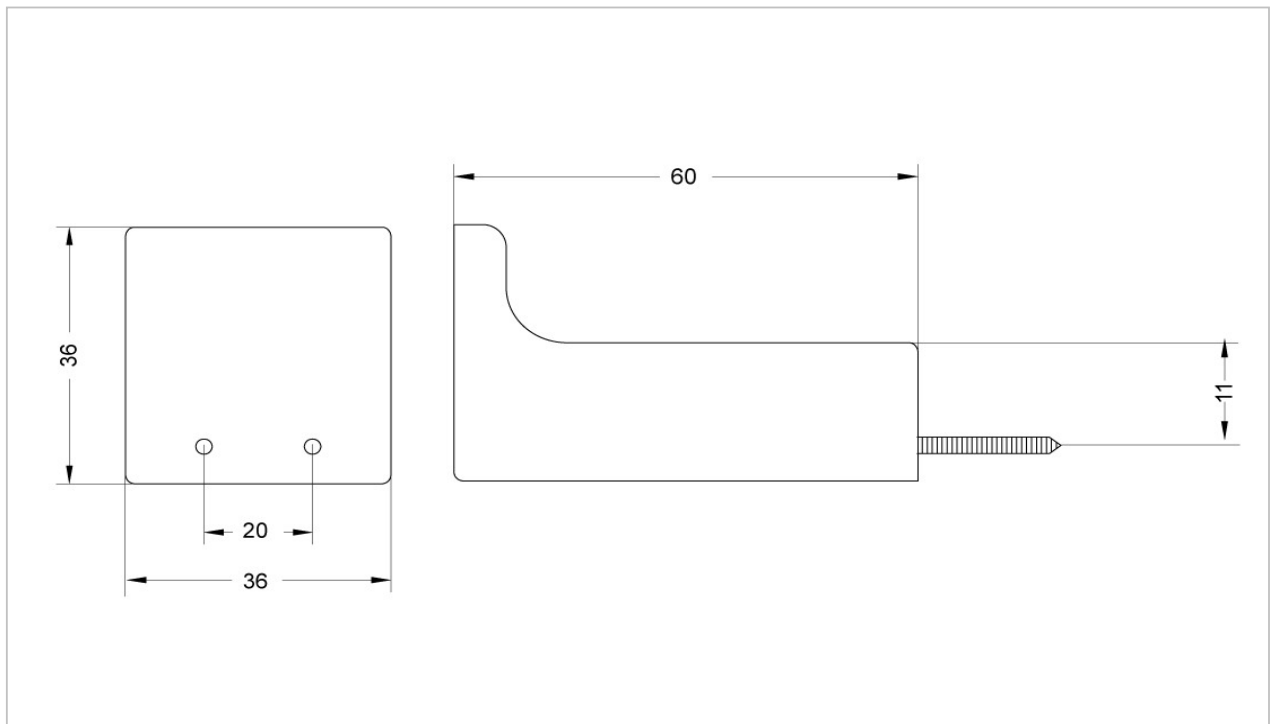

TOTO

ACCESSORIES

YA87

NEOREST Series

Product Features

Hook
60 x 36 mm

Suggestion Fittings & Parts

Remark : We reserve the right to change some parts for suitability.