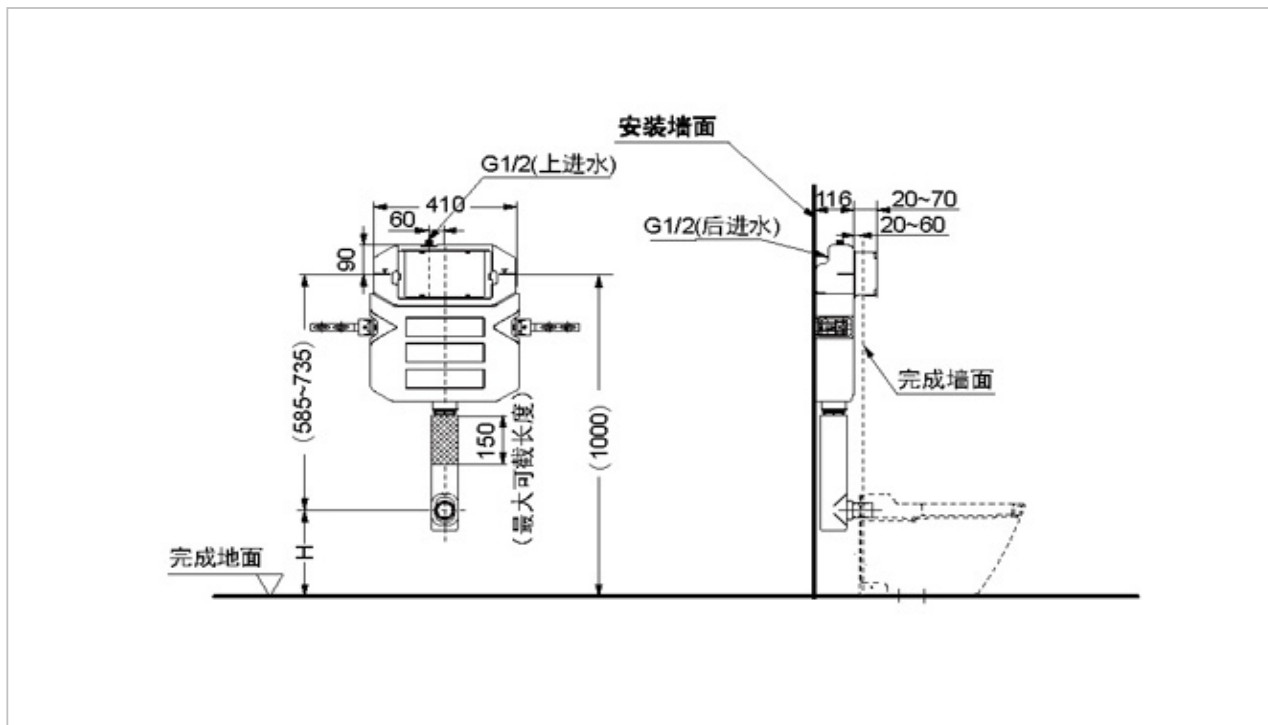

TOTO

FLUSH VALVE

WH060

Toilet Concealed Tank

Product Features

Concealed Flush Tank 4.8 L / 3 L

Suggestion Fittings & Parts

Remark : We reserve the right to change some parts for suitability.