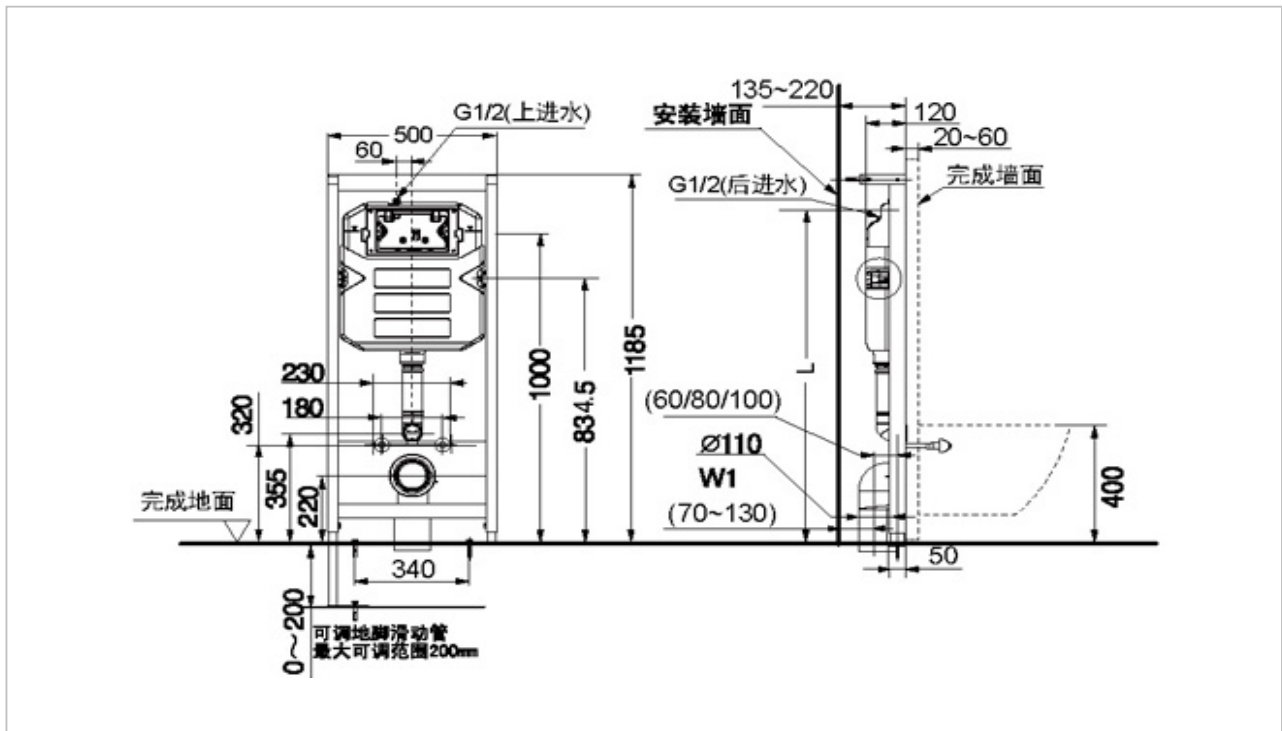

### Product Features

Concealed Flush Tank  
Dual Flush Volume : 3 L / 6 L