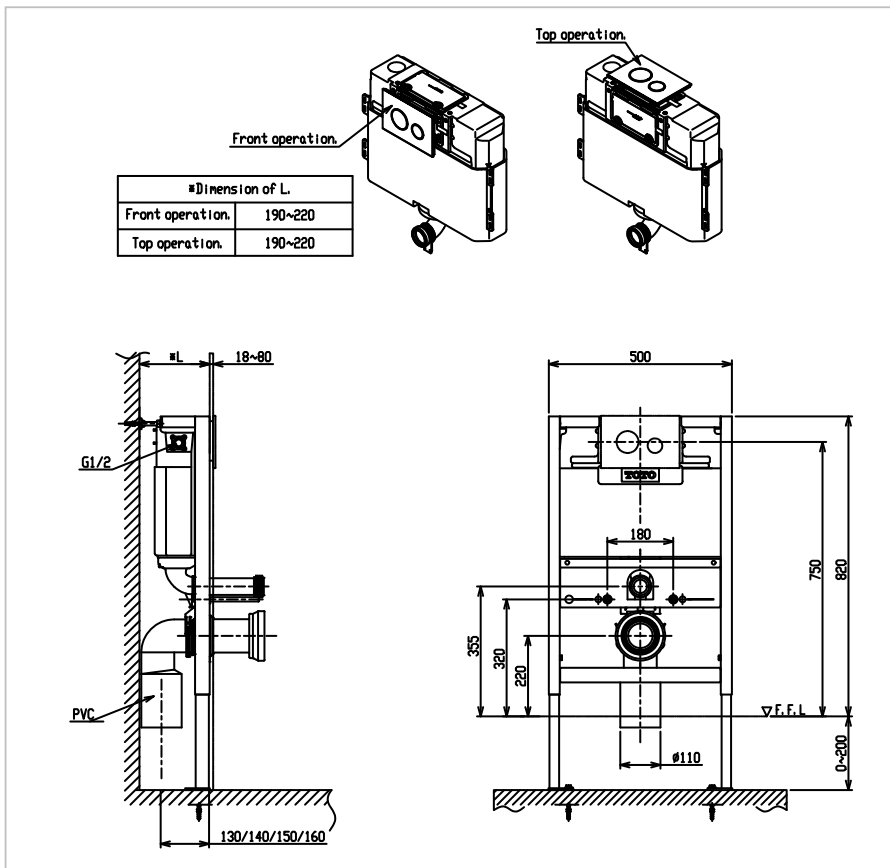

TOTO

FLUSH VALVE

WH037DV1

Concealed Tank With Frame

Features

- Dual flush system
- Water saving
- Front or top actuation

Specifications

Water Usage : 6L / 3L

Water Pressure: 0.05MPa~0.75MPa

Parts Description

● WH037DV1

Concealed Tank with Frame
Low Type (6L/3L)

Optional Parts

- CW762 (Recommended)
Wall Hung Toilet
- MB005, MB006, MB007
Flush Panel

Suggestion Fittings & Parts