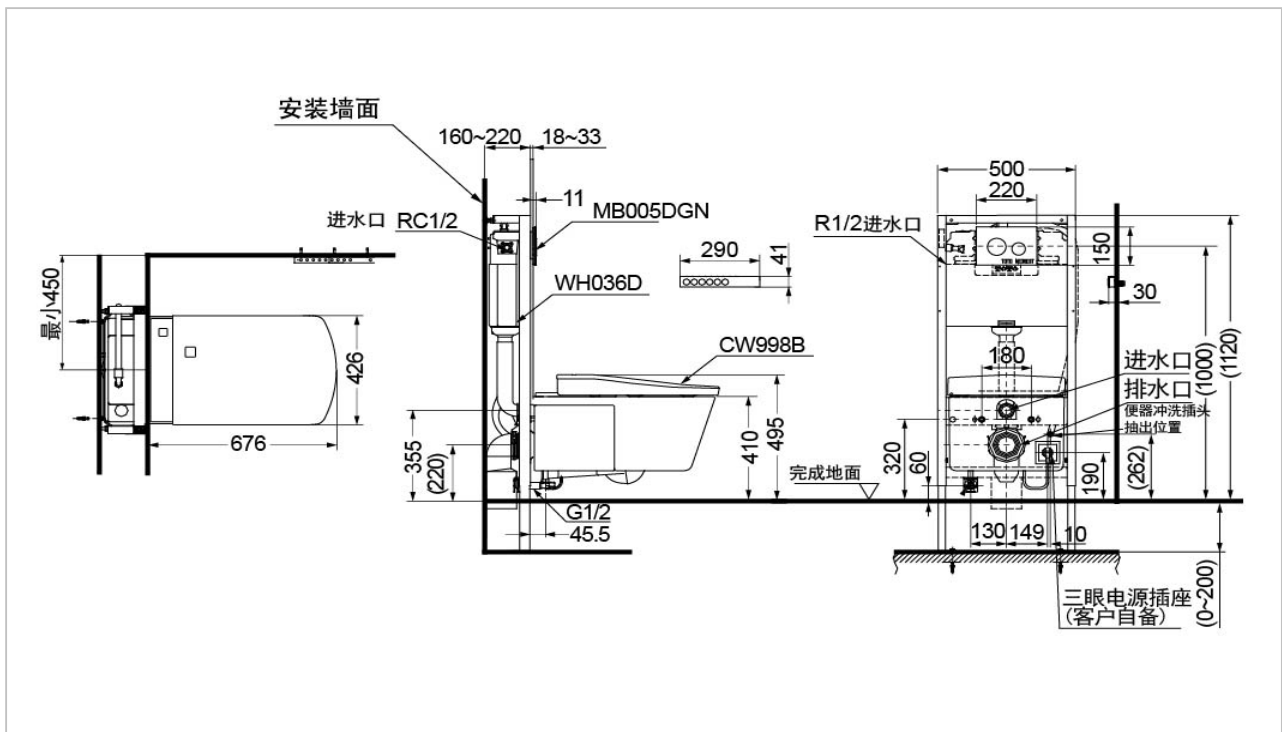

TOTO

FLUSH VALVE

WH036D

Toilet Concealed Tank

Product Features

Suggestion Fittings & Parts

Remark : We reserve the right to change some parts for suitability.

TOTO (THAILAND) CO.,LTD