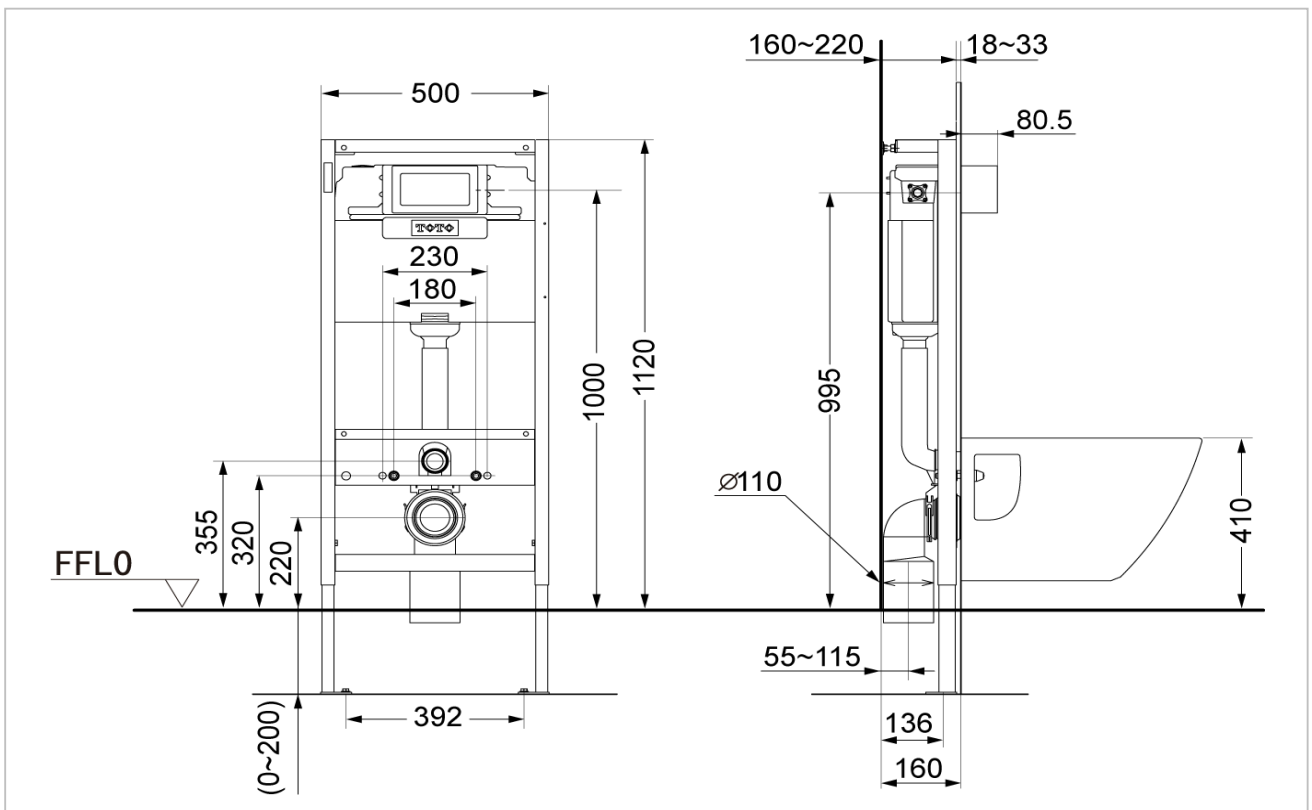

## Concealed Tank

### WH035D

Concealed Tank 4.5/3L (with Frame)  
Water Pressure : 0.05MPa ~ 0.75Mpa