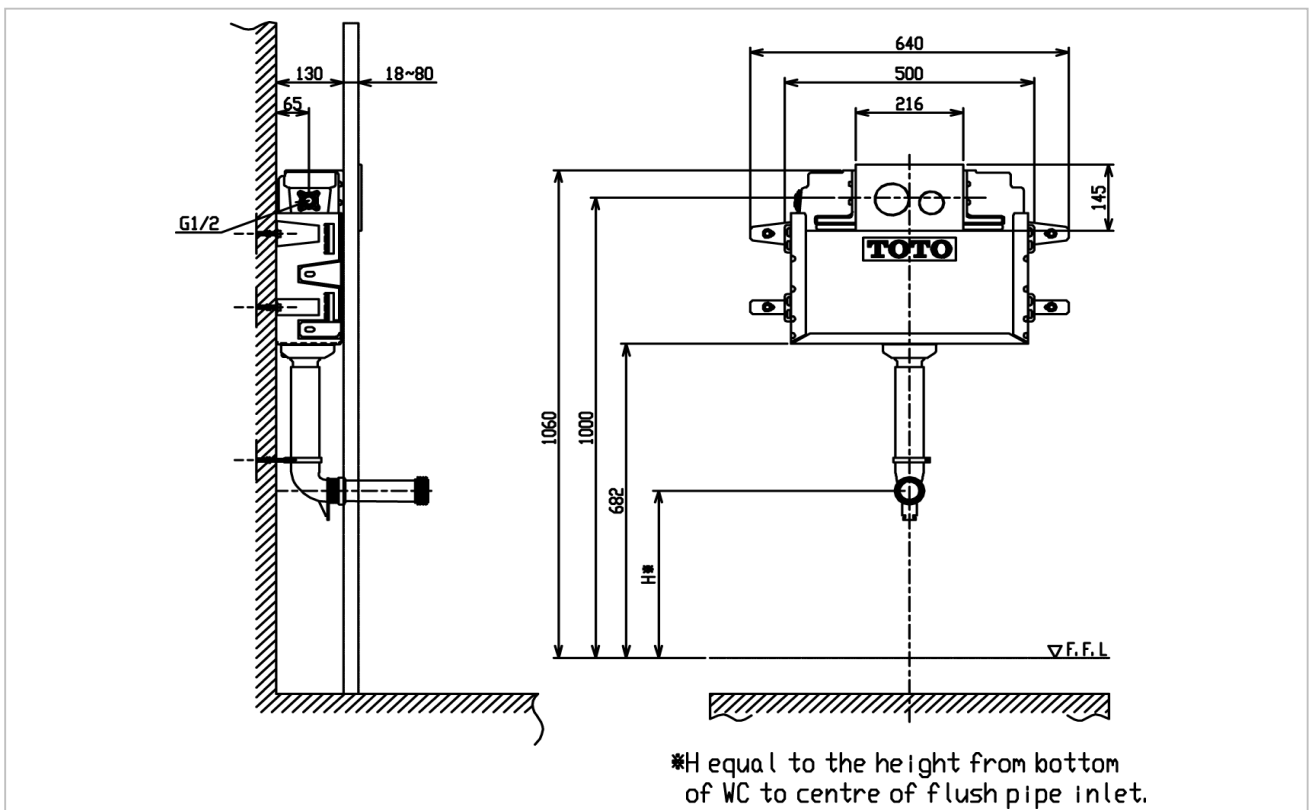

TOTO

TOILET

WH030D

Concealed Tank

Product Features

WH030D

Concealed Tank 4.5/3L (without Frame)
Water Pressure : 0.05MPa ~ 0.75Mpa

TOTO
GREEN
CHALLENGE