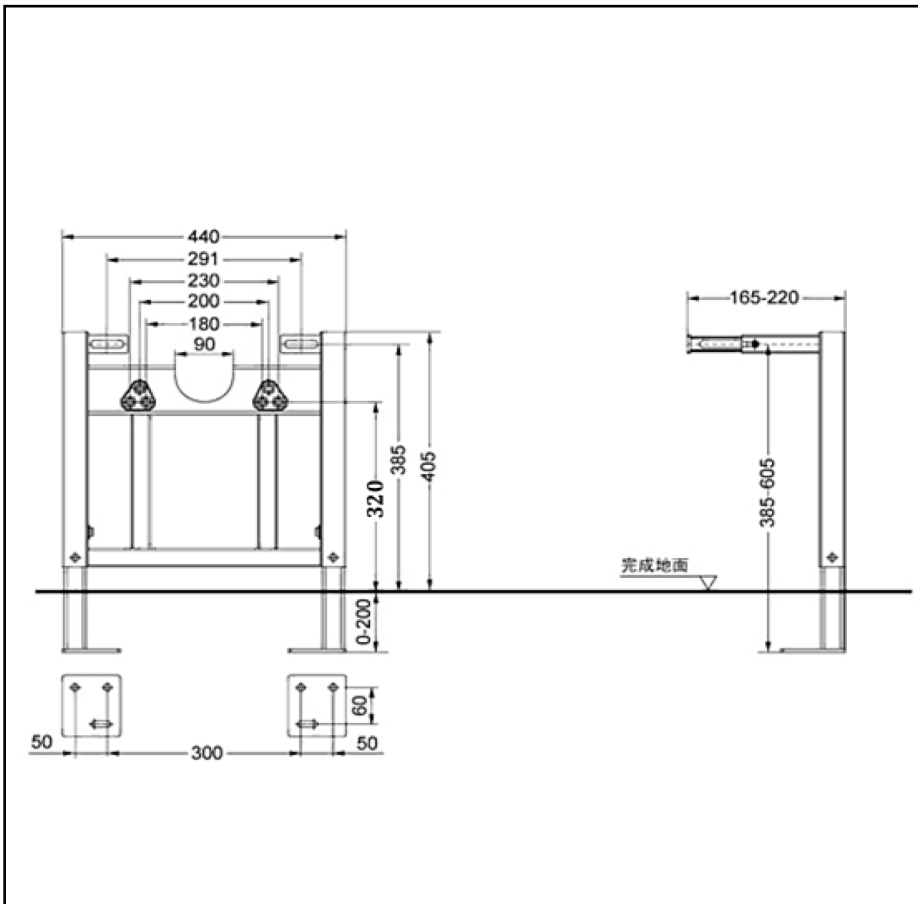

Features

- With three center distances (180, 200 and 230 mm) of toilet mounting holes available for more choices
- With foot length adjustable in 200 mm range, more suitable for different installation requirements
- Simple installation operation

Parts description

- **WH004**
Wall Embedded Holder

Please consult a TOTO representative for details