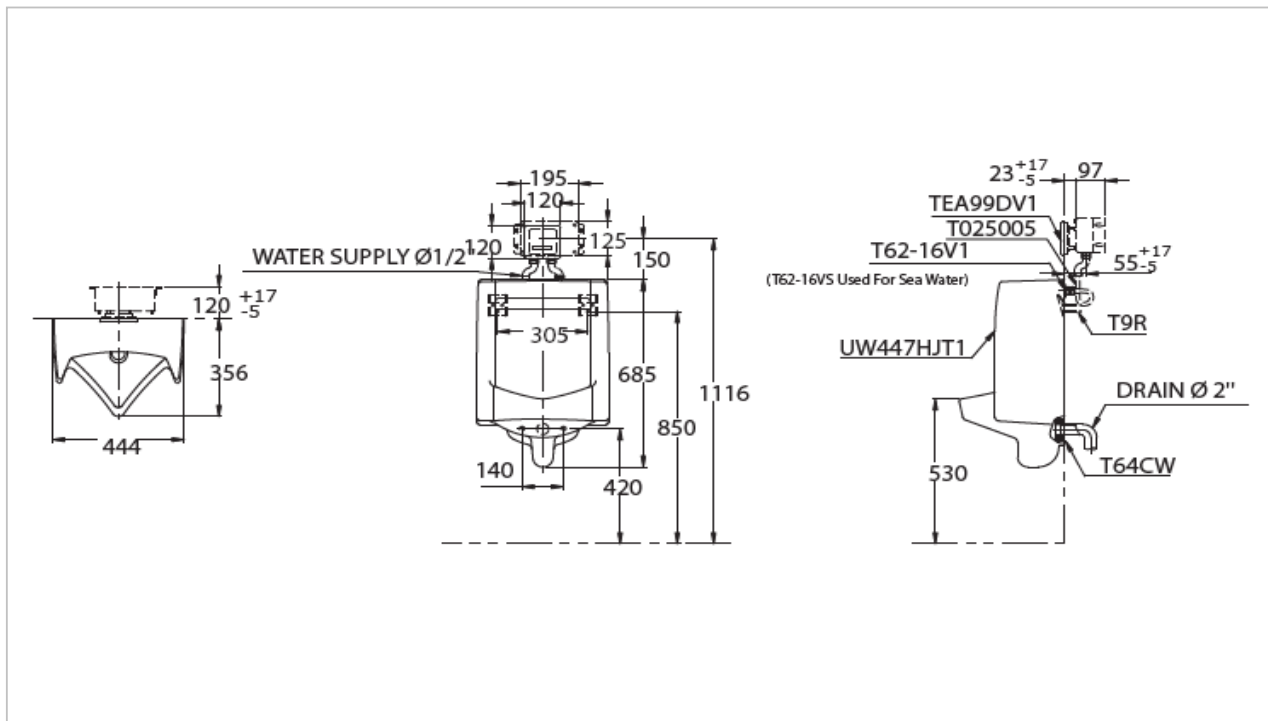

### Product Features

- Size : 444x356x685 mm
- Suggestion Flush Valve:
  - TEA99DV1 [Battery]
  - TS442V3 [AC220V]
  - TS442V3DC [Battery]