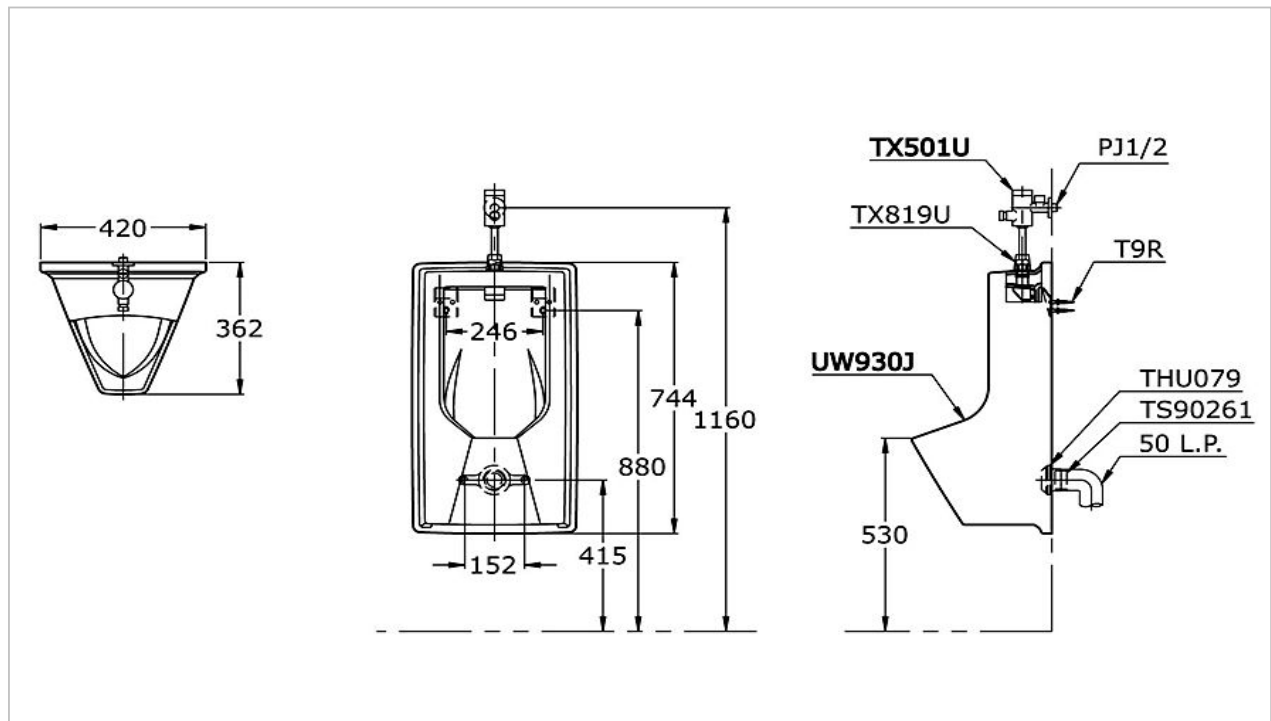

TOTO

URINAL

UW930J

Urinal

Product Features

Suggestion Fittings & Parts

Remark : We reserve the right to change some parts for suitability.

TOTO (THAILAND) CO.,LTD