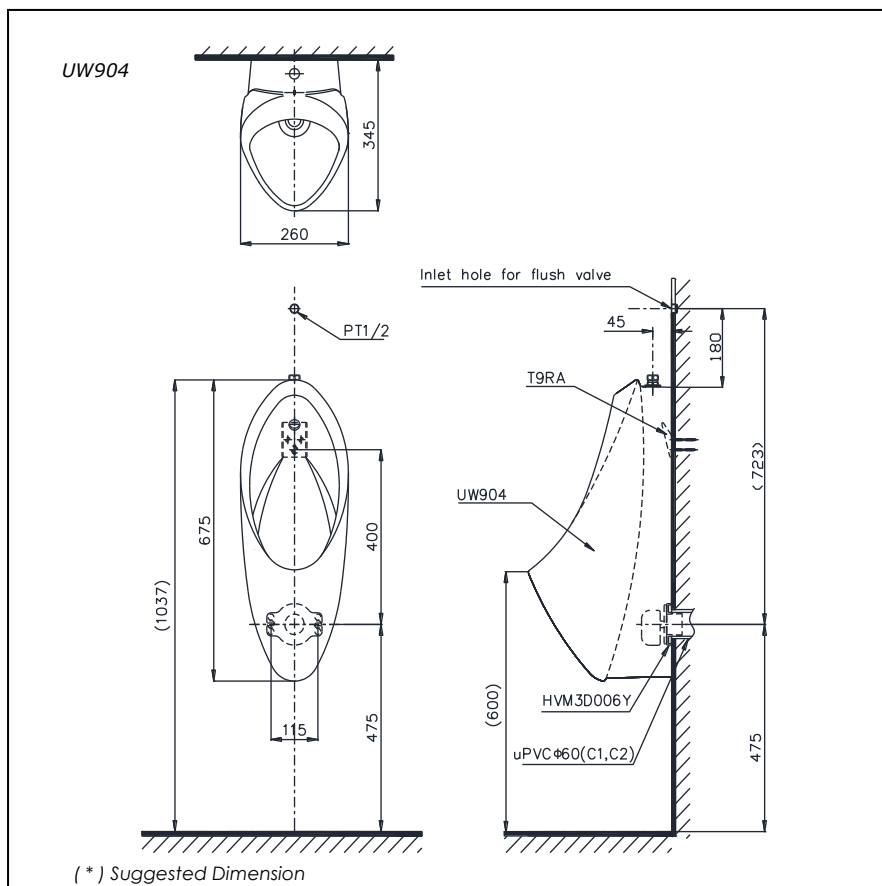

Wall Hung Urinal (Top Inlet Type)

Drawing: