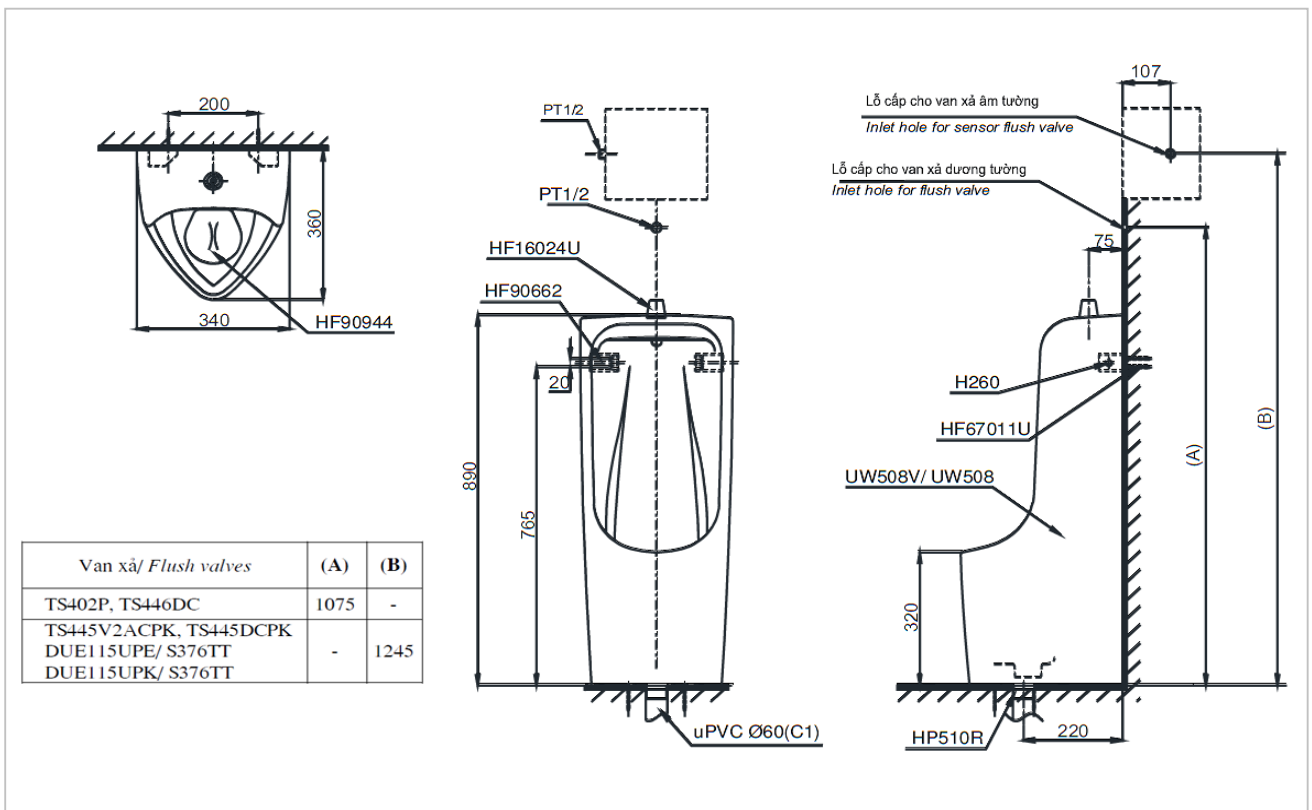

### Product Features

Floor Mounted Urinal (Top Inlet)  
 Size : 340W x 360D x 890H mm  
 with CeFIONtect