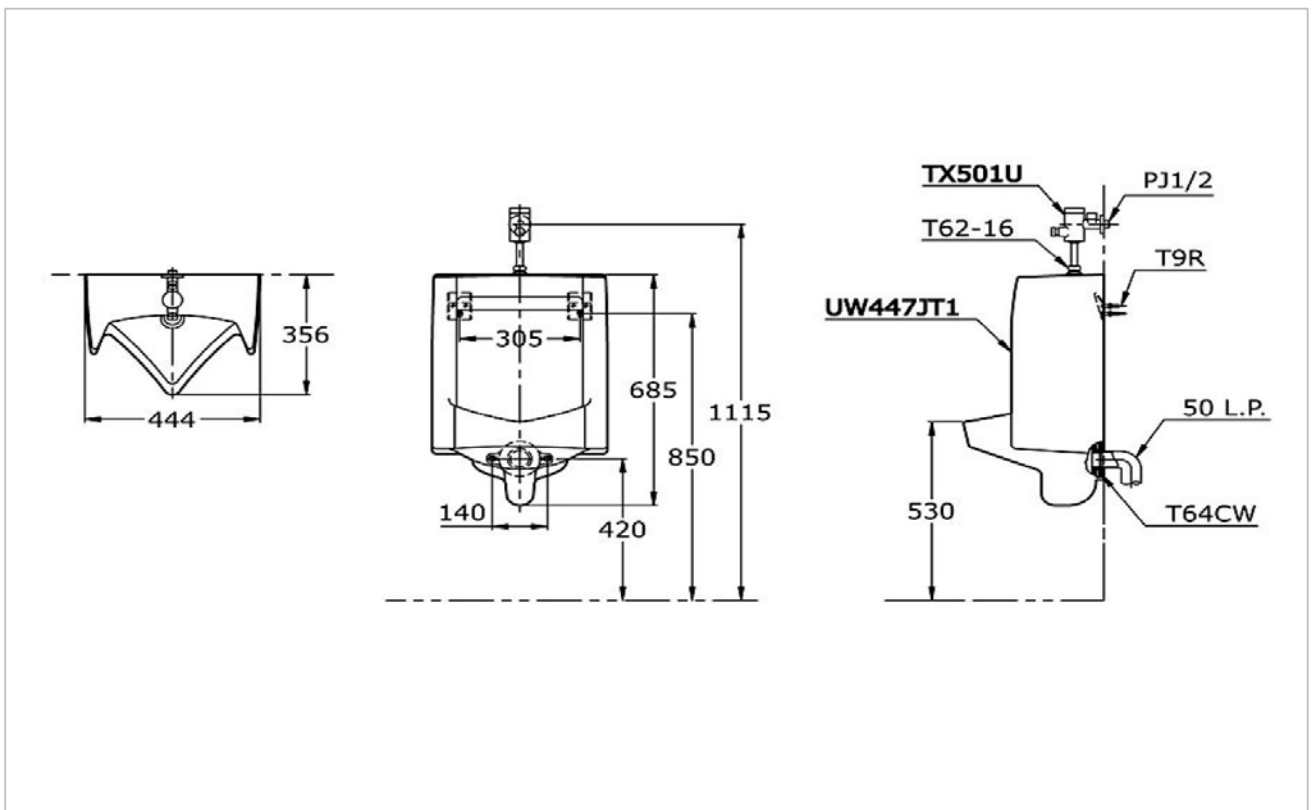

TOTO

PUBLIC

UW447JT1W/F

URINAL

Product Features

Wall Hung Urinal (Top Inlet)
Size : 444W x 356D x 685H mm

Suggestion Fittings & Parts

Remark : We reserve the right to change some parts for suitability.