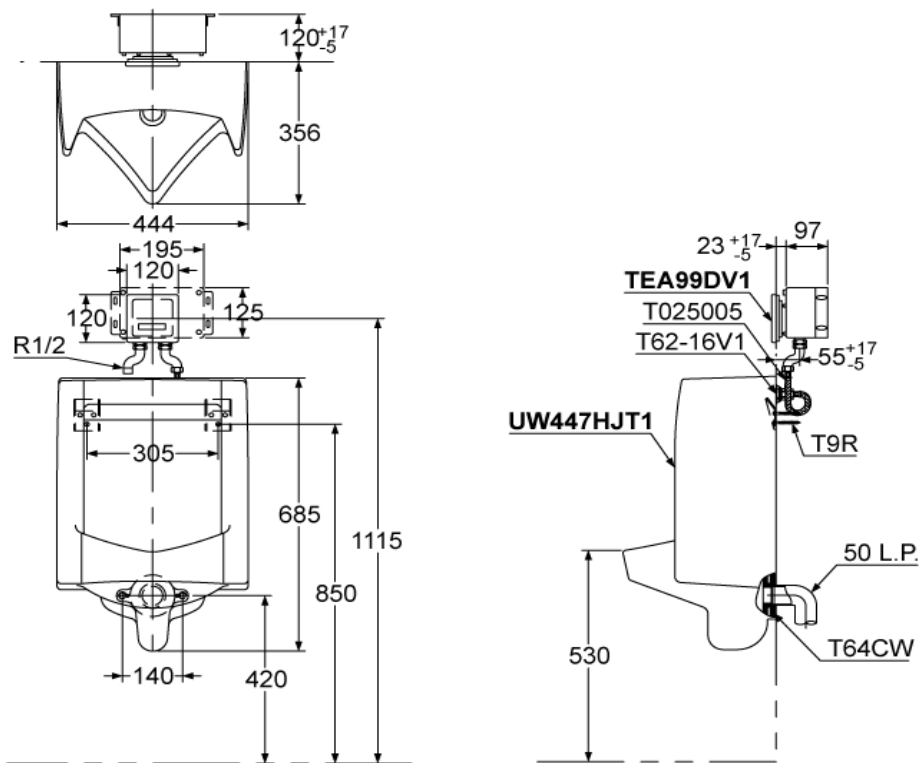

URINAL

Product Features

Wall Hung Urinal (Back Inlet)

Size : 444W x 356D x 685H mm

Suggestion Fittings & Parts

Remark : We reserve the right to change some parts for suitability.