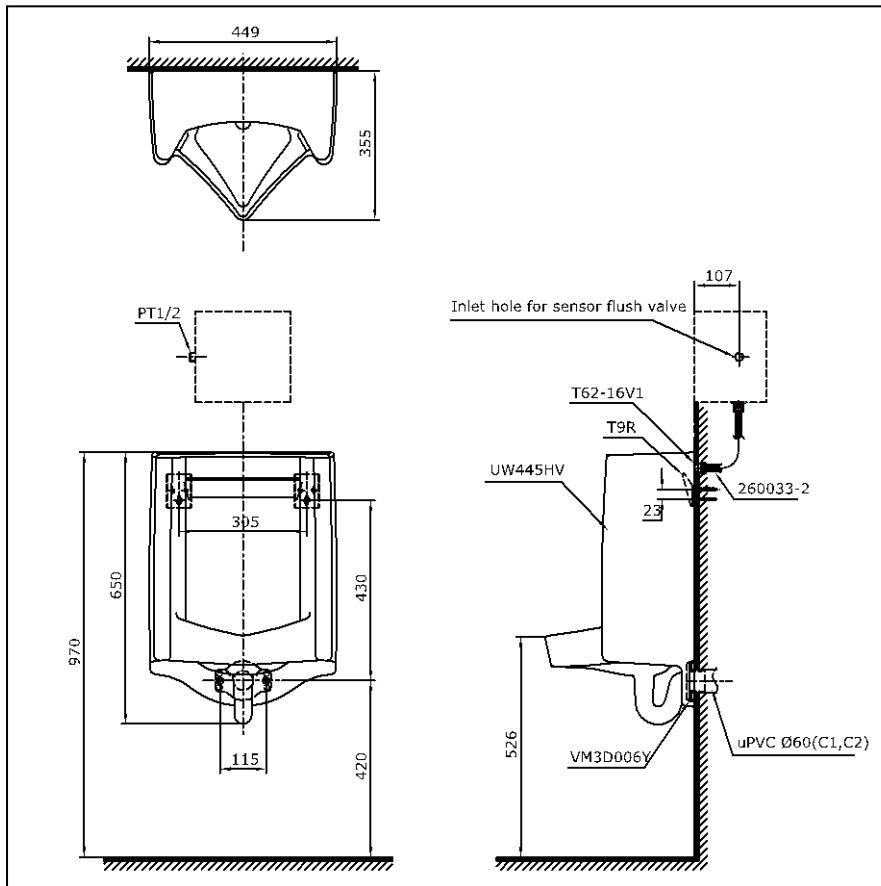

Item number: **UW445H**

Features

- Compact design with privacy shield
- Powerful washdown flushing action
- Upgrade with sensor flush valve (optional)

Specifications

Water Pressure : 0.05M~0.75 (MPa)
 Size : 355x449x650 (mm)
 Minimum water Consumption : 0.5 L

Parts description

- **UW445H**
Urinal
- **UW445HV**
Urinal Body
- **T9R**
Hanger
- **VM3D006Y**
Wall Flange

Flush valve is not included

Colors

White

Remarks:

Please call TOTO sales representative for Flush valve.

Wall Hung Urinal (Back Inlet Type)

Drawing:

TOTO (THAILAND) CO.,LTD

Bangkok Office : G Tower Grand Rama 9,12th Floor, South Wing, 9 Rama IX Road,Huaykwang Sub-district,Huaykwang District, Bangkok. 10310 Thailand
 Tel : +(66)2-117-9520(AUTO) Fax : +(66)2-117-9527
 th.toto.com