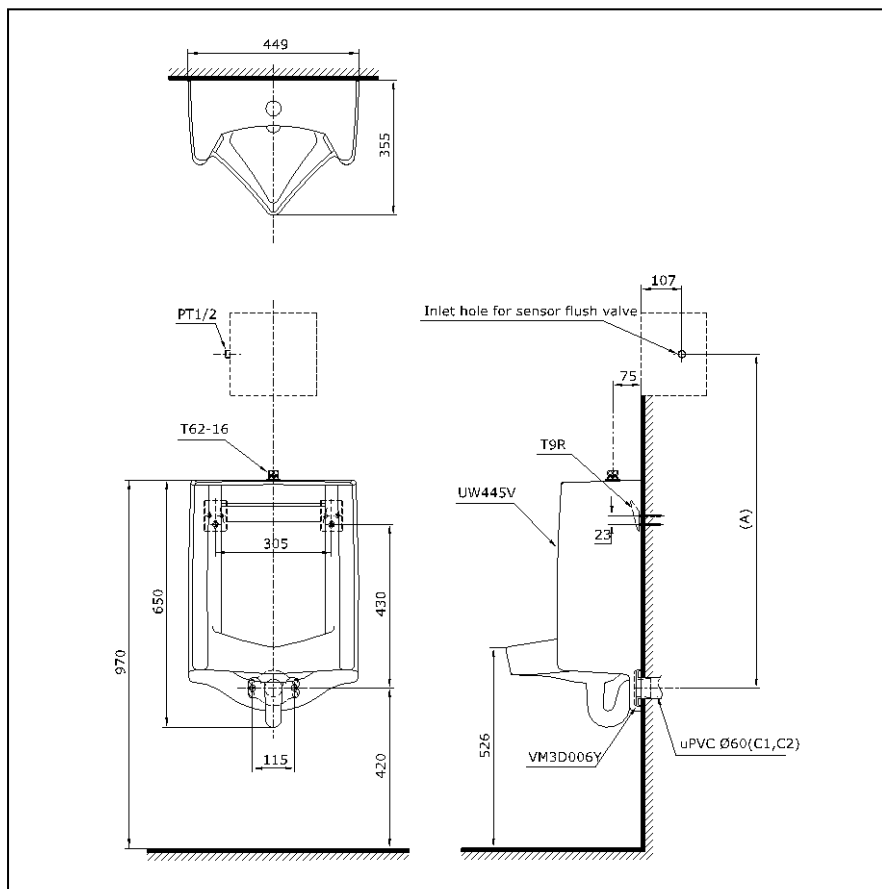

Wall Hung Urinal (Top Inlet Type)

Drawing: