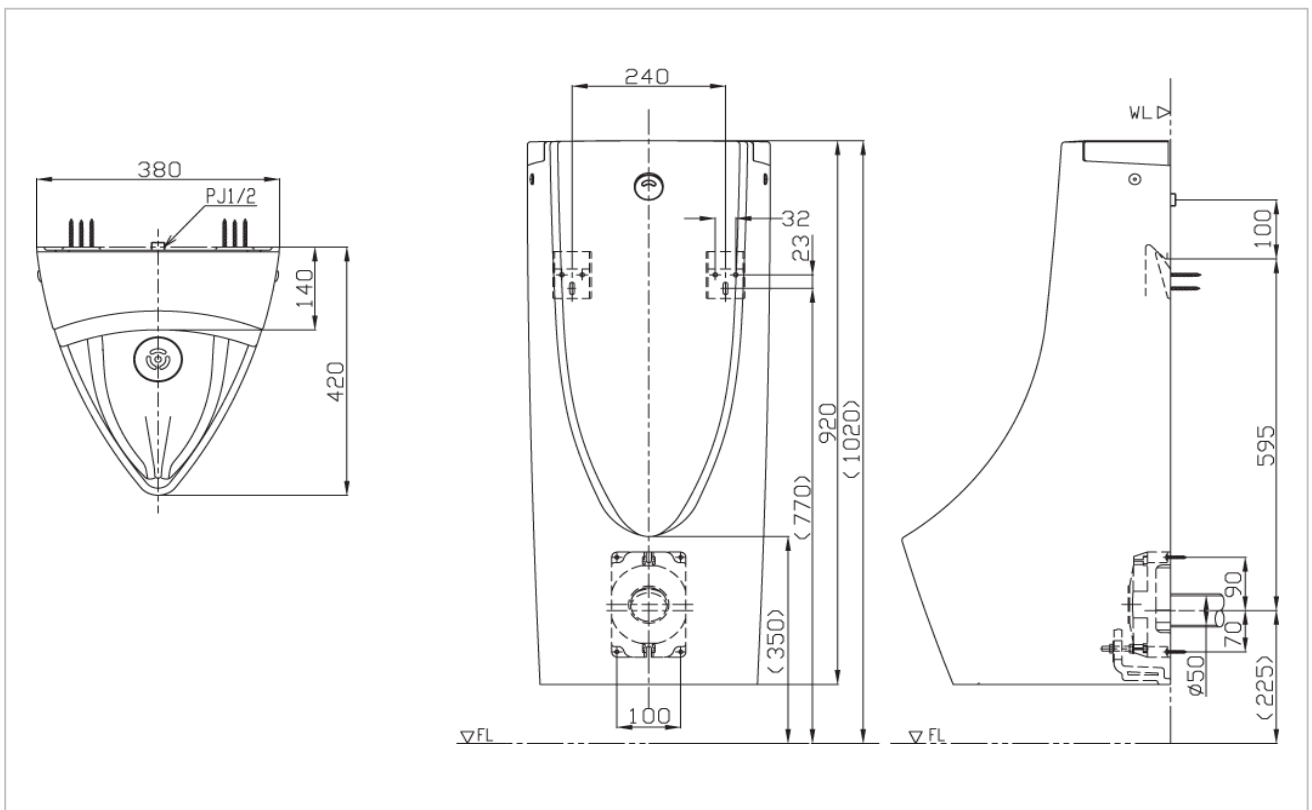

TOTO

PUBLIC

USWN900AS

URINAL

Product Features

Wall Hung Urinal with Built-in Sensor and **eWater+** (220V)

Size : 380W x 420D x 920H mm with CeFIONtect

TOTO
GREEN
CHALLENGE