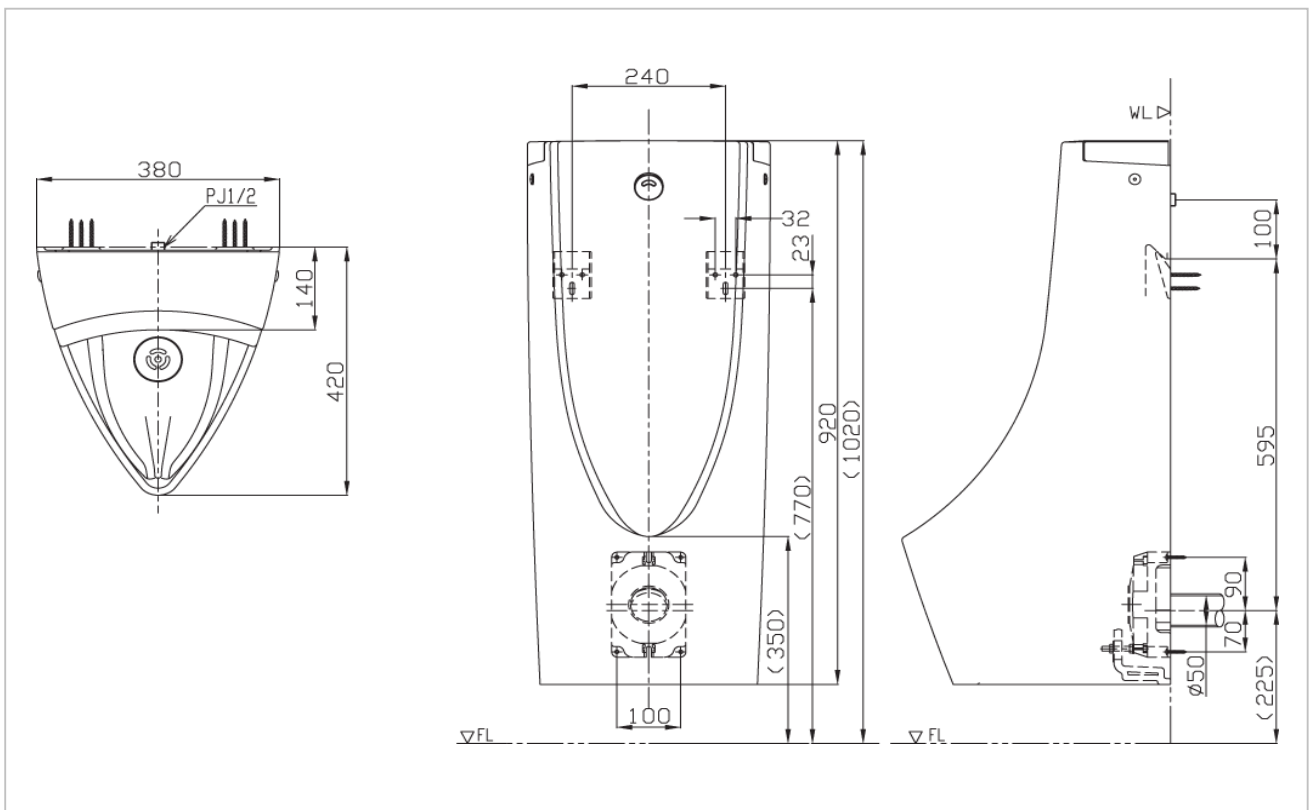

TOTO

PUBLIC

USWN900AE USWN900A

URINAL

Product Features

Wall Hung Urinal
with Built-in Sensor (220V)
Size : 380W x 420D x 920H mm
with CeFIONtect

USWN900A

Wall Hung Urinal
with Built-in Sensor (Battery)