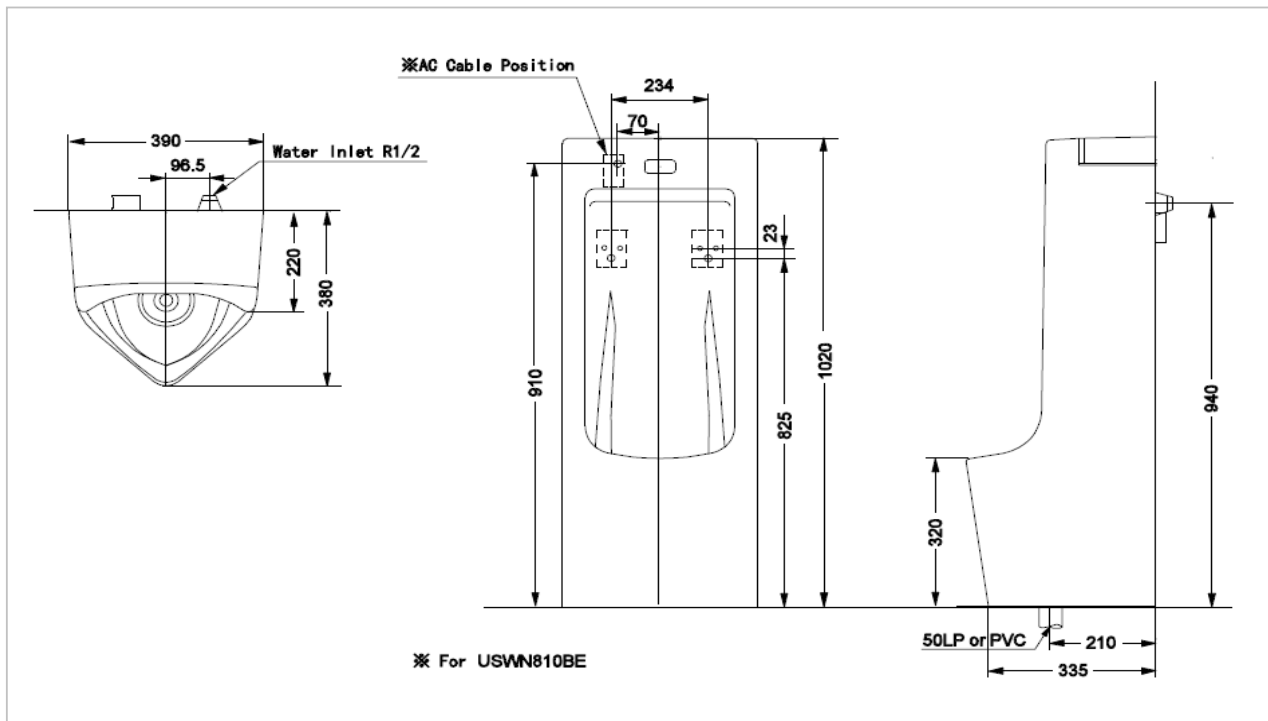

TOTO

URINAL

USWN810BE

Floor Mounted Urinal

Product Features

Floor Mounted Urinal
with Built-in Sensor (AC220V)
Size : 390 x 380 x 1020 mm.
with CeFiONtect Coating

Suggestion Fittings & Parts

Remark : We reserve the right to change some parts for suitability.