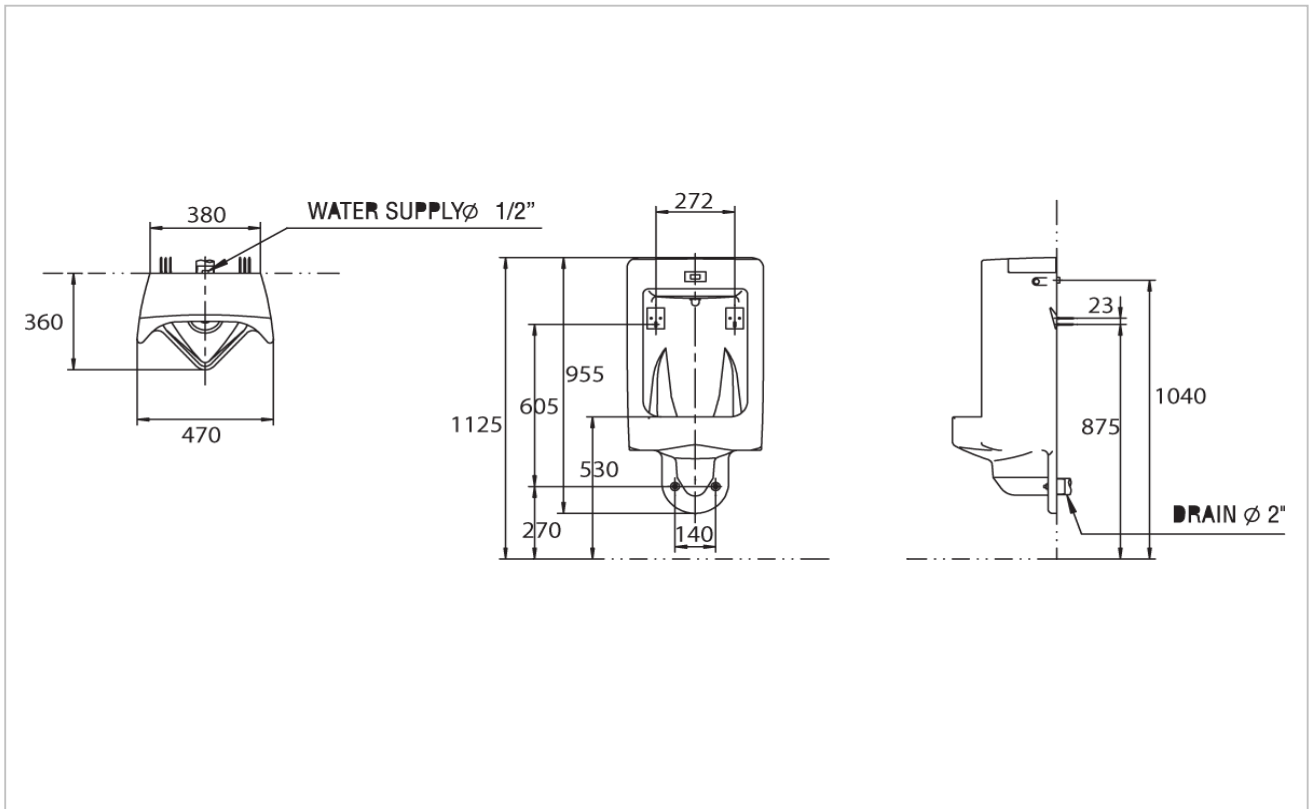

TOTO

PUBLIC

UFS860CW

URINAL

Product Features

Wall Hung Urinal
with Built-in Sensor (Self Power)
Size : 470W x 360D x 955H mm
with CeFIONtect

TOTO
GREEN
CHALLENGE

Suggestion Fittings & Parts