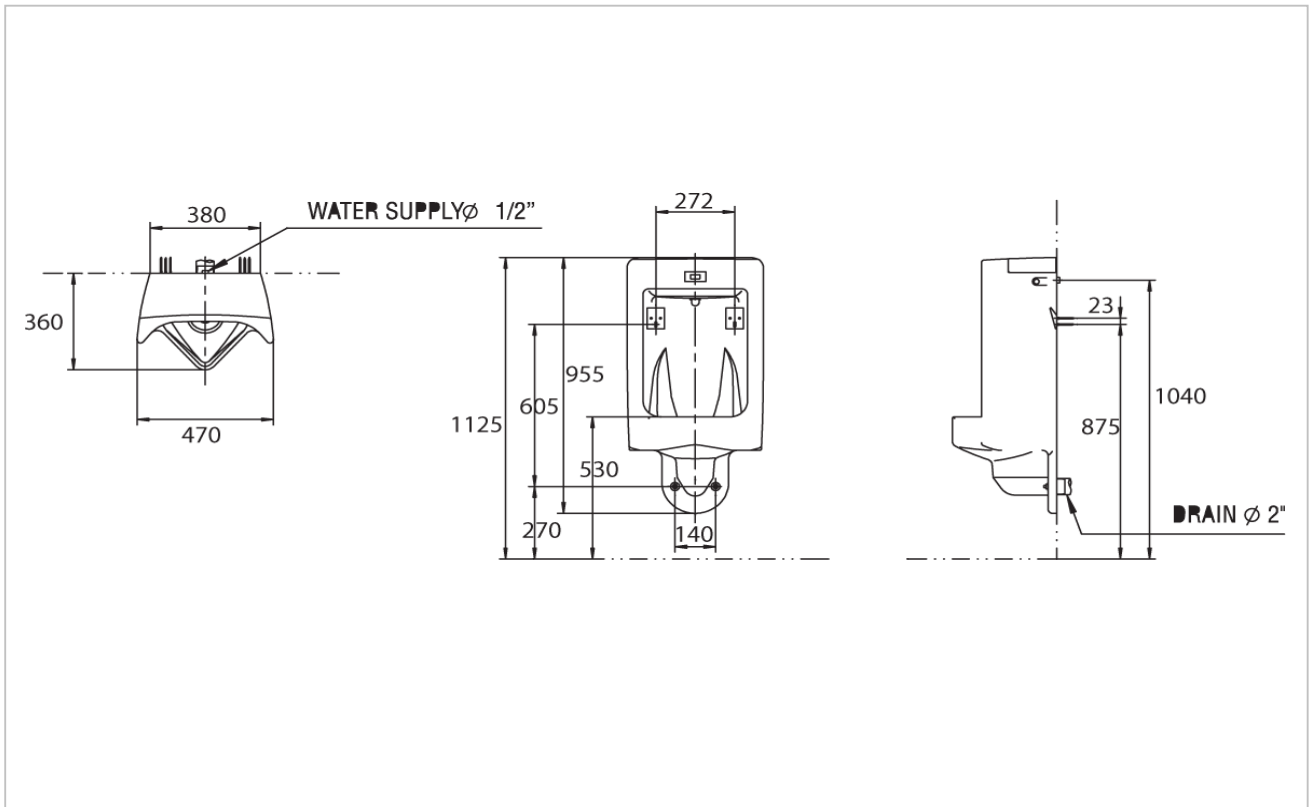

#### Product Features

Wall Hung Urinal  
with Built-in Sensor (Battery)  
Size : 470W x 360D x 955H mm  
with CeFIONtect

TOTO  
GREEN  
CHALLENGE

Suggestion Fittings & Parts

Remark : We reserve the right to change some parts for suitability.