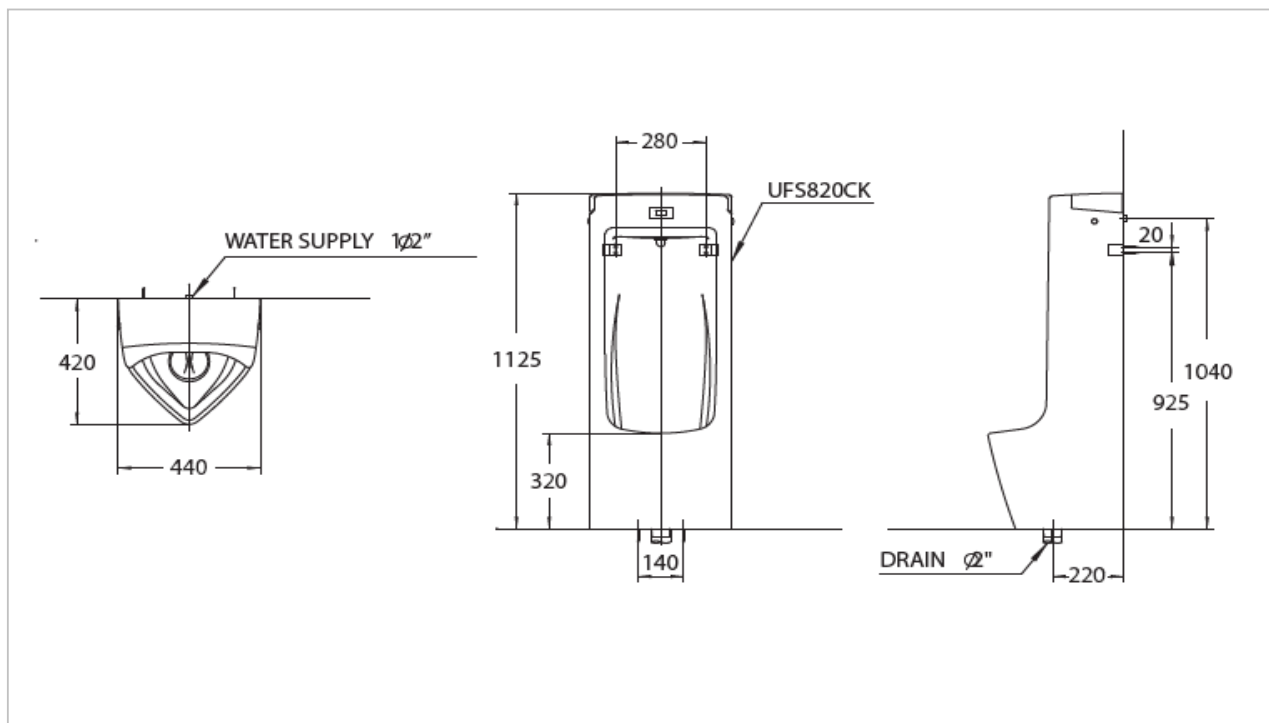

TOTO

URINAL

UFS820CW UFS820CK

Floor Mounted Urinal

Product Features

Floor Mounted Urinal with Built-in Sensor

UFS820CW (Eco Power)

UFS820CK (Battery)

Size : 440x420x1125 mm

Suggestion Fittings & Parts

Remark : We reserve the right to change some parts for suitability.

TOTO (THAILAND) CO.,LTD

Bangkok Office : 598 Q House Ploenjit Building., G floor., Ploenchit Rd.,Lumpini, Pathumwan, Bangkok. 10330 Thailand