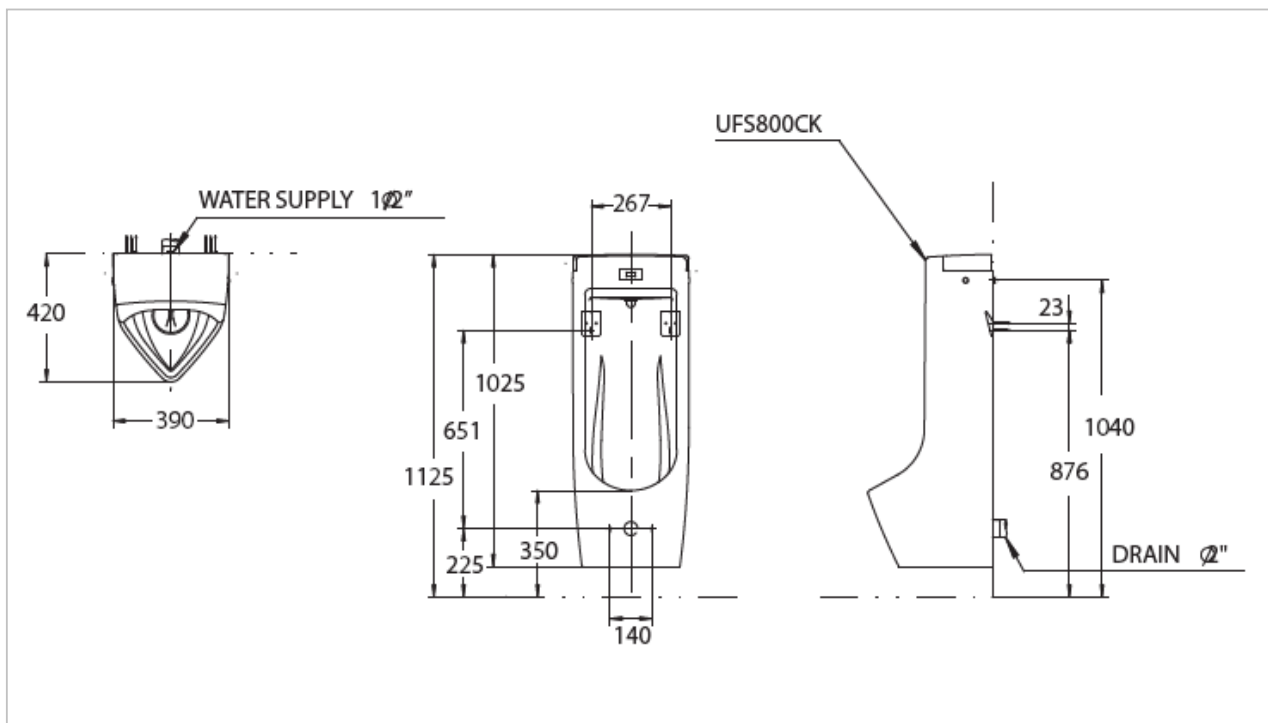

Product Features

Wall Hung Low-Lip Urinal with Built-in Sensor

UFS800CW (Eco Power)

UFS800CK (Battery: 2 pieces of AA Battery)

Slim and Stylish Design

Easy Installation(Connect with supply water pipe)

Easy maintenance

Fuzzy Control Function(Water Saving)

Water Pressure: 0.07 MPa (11 Lr./Min.) ~ 0.75 MPa

Flow Rate: 2~4 Lr./Flush

Pre-wash Function

Trap made by Plastic

Cefiontect

Universal Design Type