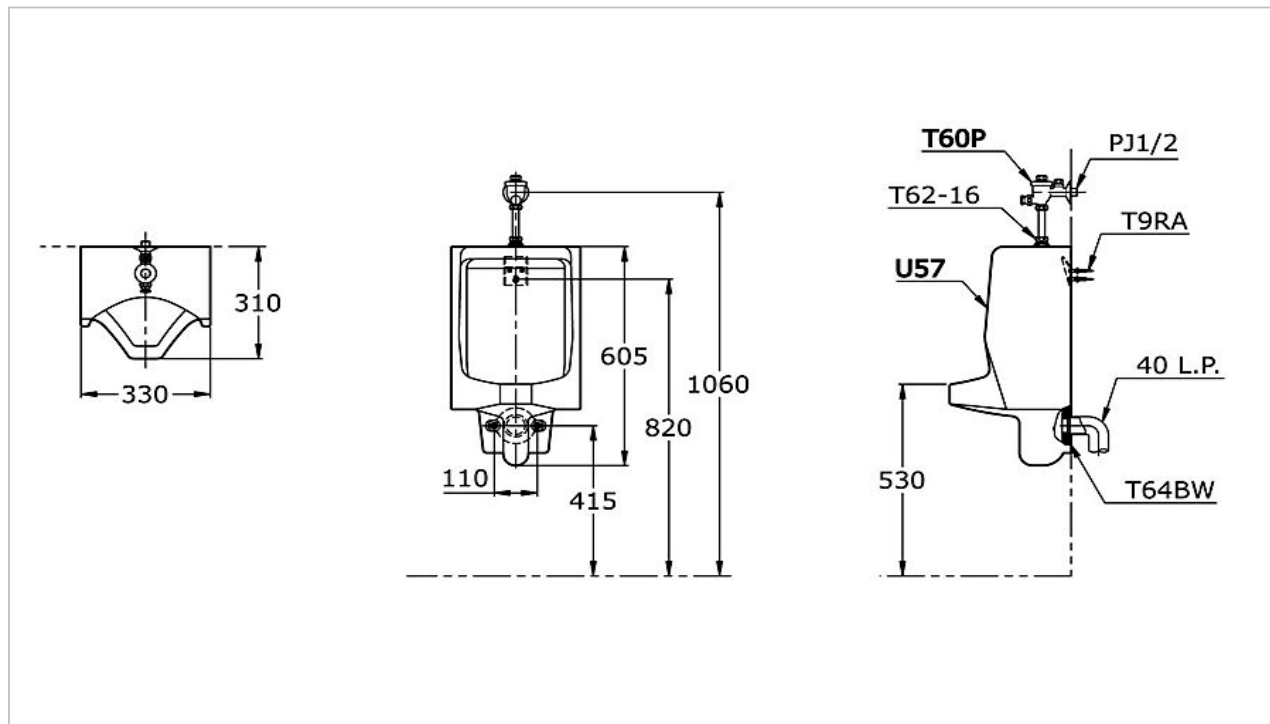

TOTO

URINAL

U57

Wall Hung Urinal (Top Inlet)

Product Features

Suggestion Fittings & Parts

Remark : We reserve the right to change some parts for suitability.

TOTO (THAILAND) CO.,LTD