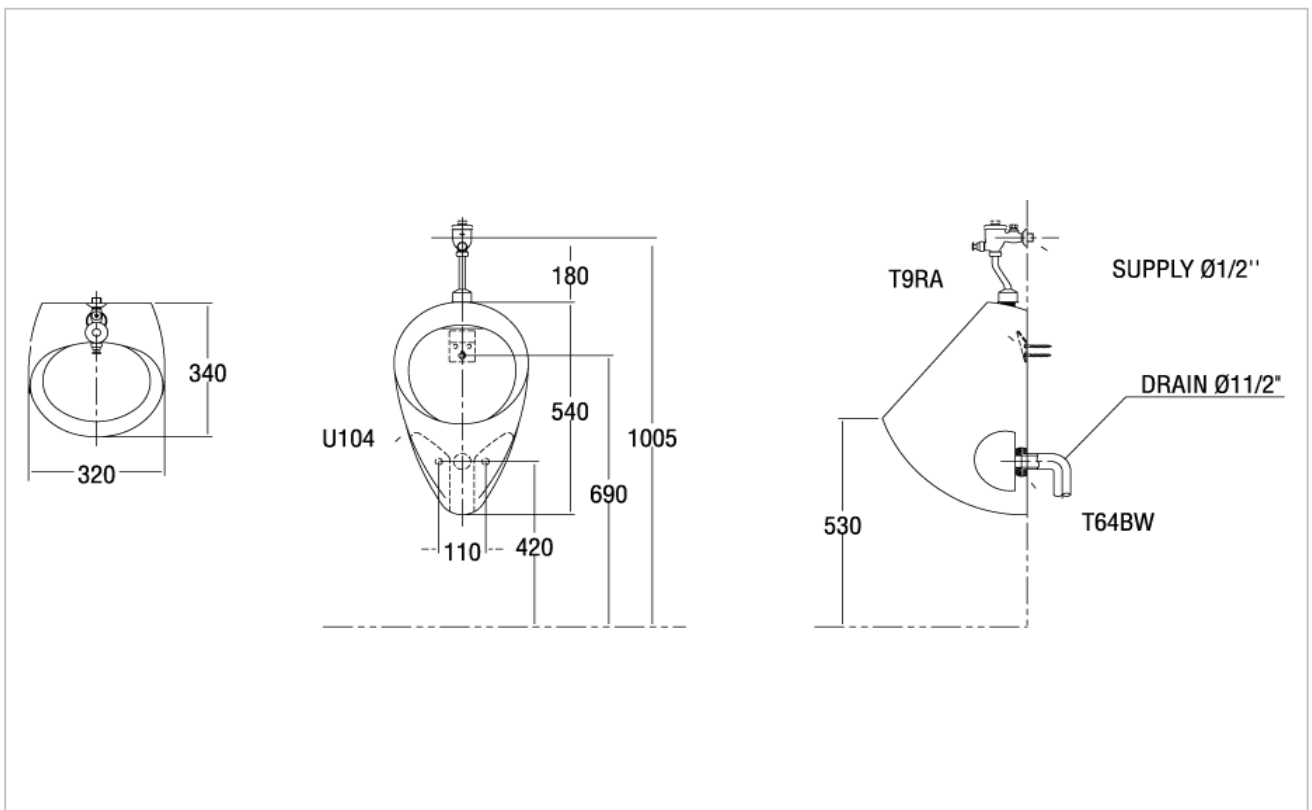

#### Product Features

Wall Hung Urinal (Top Inlet)  
Size : 320W x 340D x 540H mm

Suggestion Fittings & Parts

Remark : We reserve the right to change some parts for suitability.

TOTO (THAILAND) CO.,LTD  
Bangkok Office : G Tower Grand Rama 9,12th Floor, South Wing, 9 Rama IX Road,  
Huaykwang Sub-district,Huaykwang District, Bangkok. 10310 Thailand  
Tel : +(66)2-117-9520(AUTO) Fax : +(66)2-117-9527  
th.toto.com