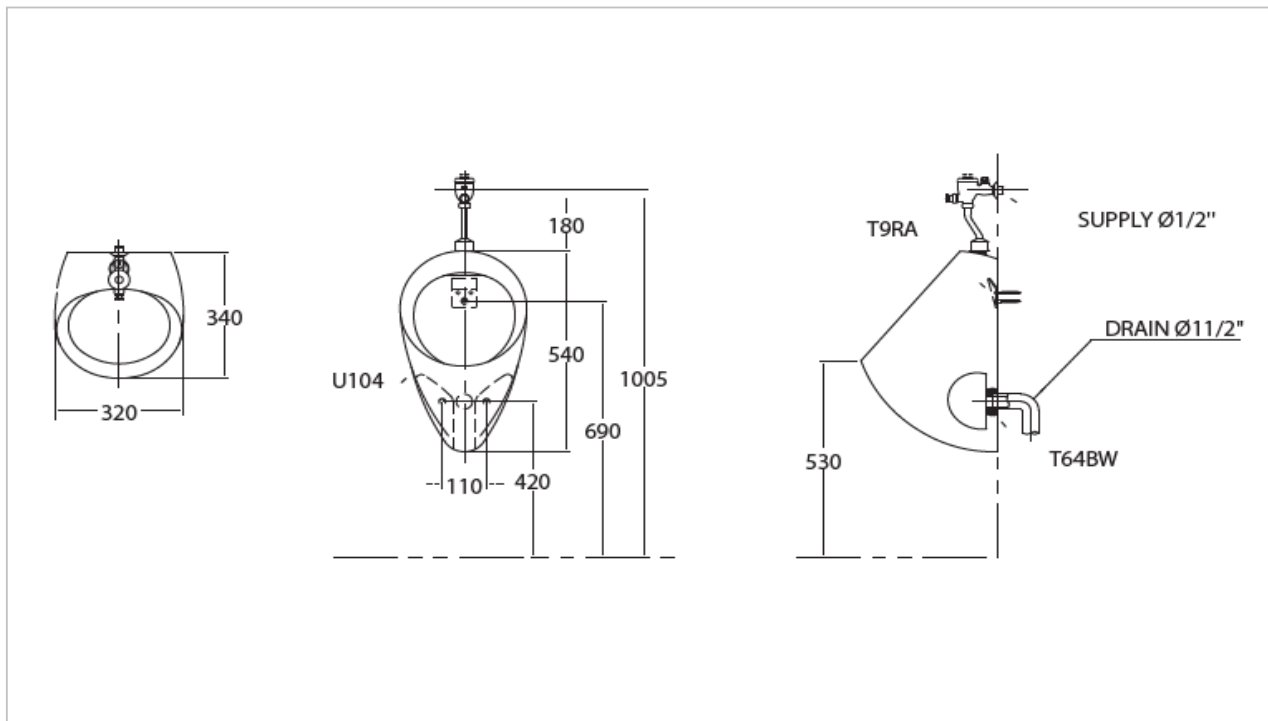

## U104

Wall Hung Urinal (Top Inlet)

### Product Features

Size : 320x340x540 mm  
Flush Valve : TS402S