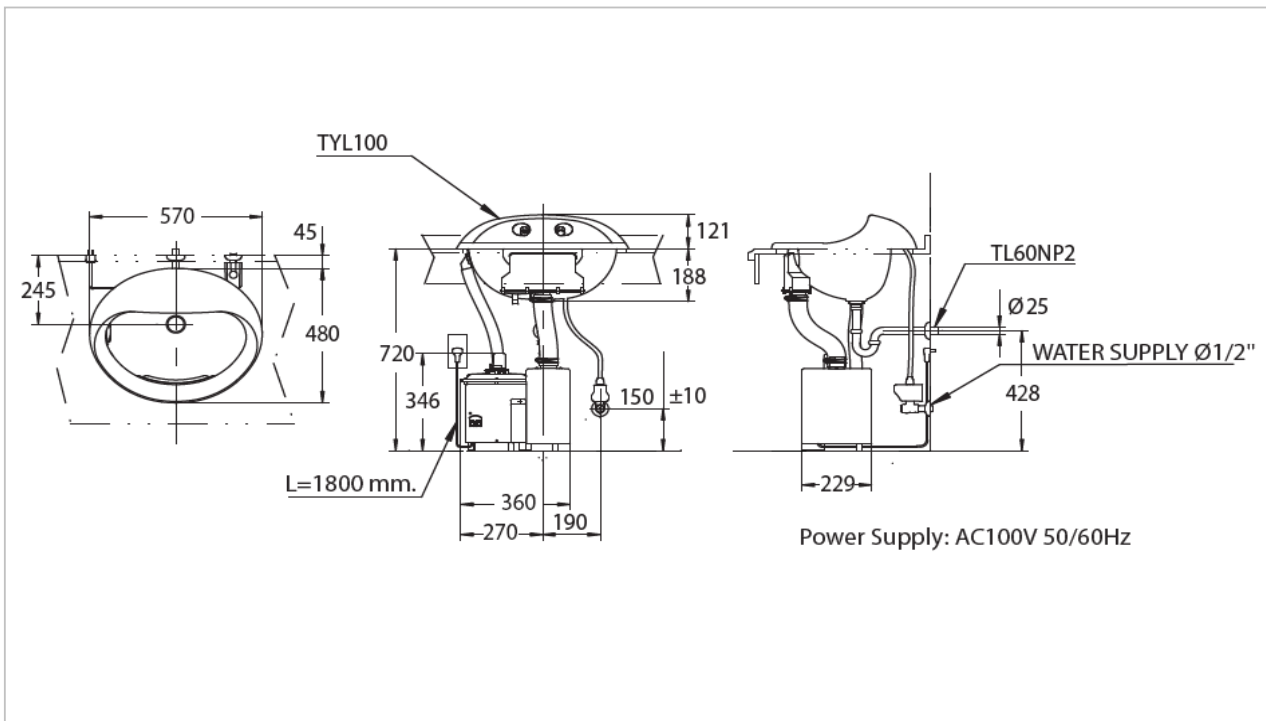

TOTO

LAVATORY

TYL100

Auto Bowl

Product Features

- Multi Functional Wash Basin
- Stylish and Modern Design
- Self Rimming Lavatory with Built-in Sensor Faucet
- Cold Water Use Only
- No Splash around the Basin Counter
- Soap Dispenser with Form Type
- Easy to Refile the Soap
- Air Dryer
- AC100V
- Size : 570x480 mm