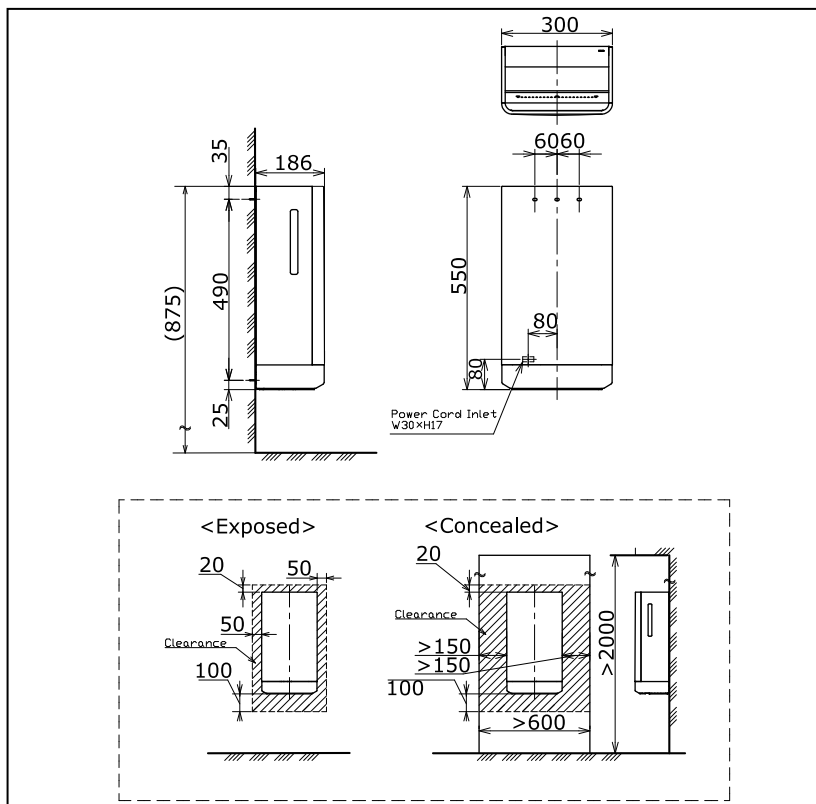

Item number: **TYC423WC** Hand Dryer

Features

- Simple installation, easy to use

Specifications

Finish : Nickel Chrome
Material : Plastic

Parts description

- **TYC423WC**

High Speed Hand Dryer (Double Site)
(AC220V)

Drawing:

Remarks:

Please result TOTO sales representative for detail.