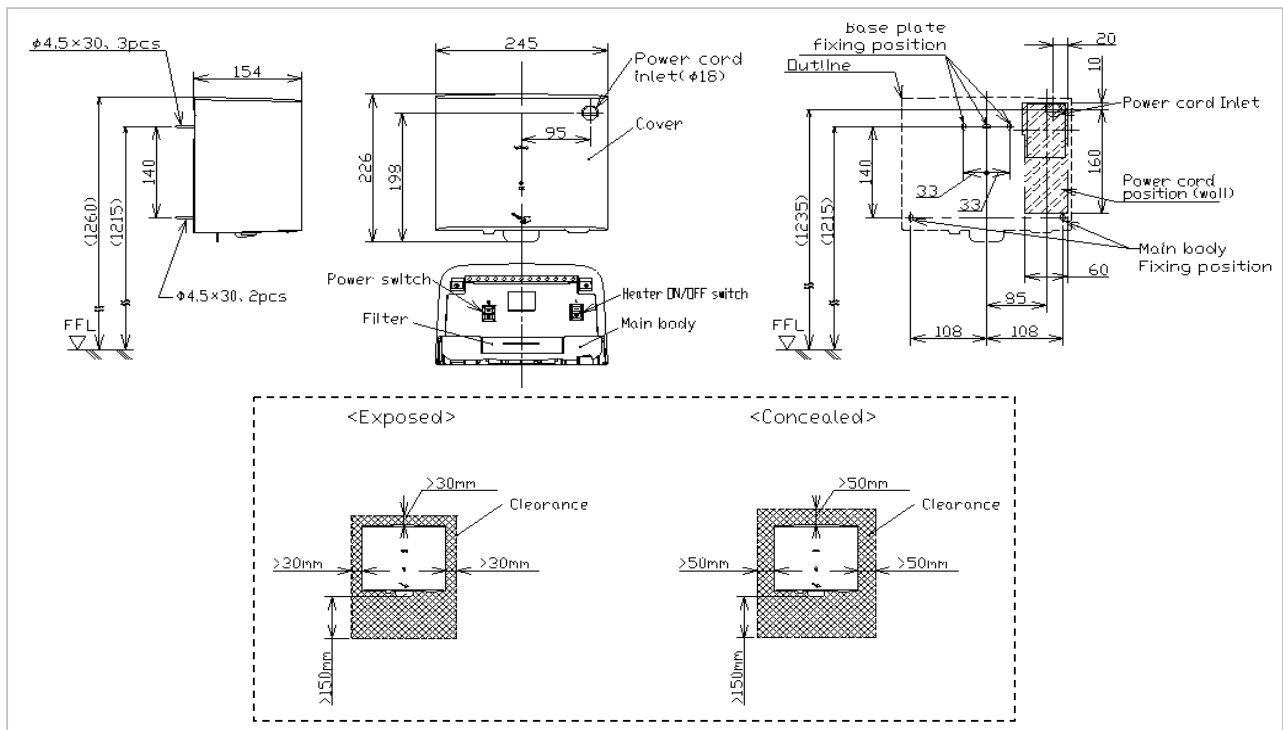

TOTO

BATHROOM ACCESSORY

TYC322W/F

Hand Dryer

Product Features

High Speed Hand Dryer
Size : 245 x 154 x 226 mm.

Suggestion Fittings & Parts

Remark : We reserve the right to change some parts for suitability.