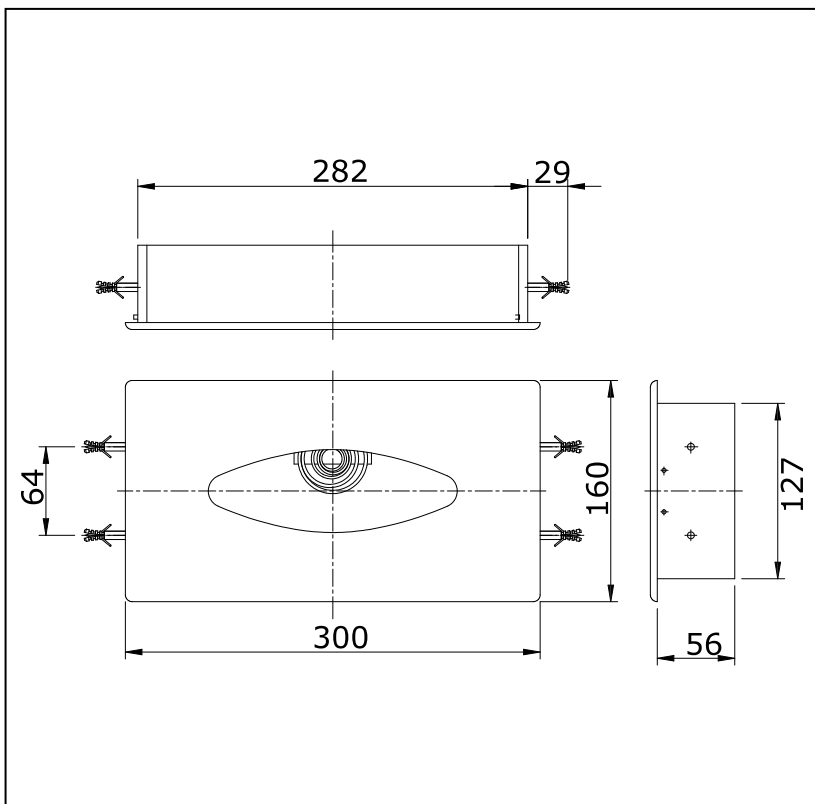

Item number: TX8 Bathroom Accessories

Features

- Simple installation, easy to use

Specifications

Finish : Aluminium
Material : Brass

Parts description

- **TX8**
Recessed Tissue Dispenser

Drawing: