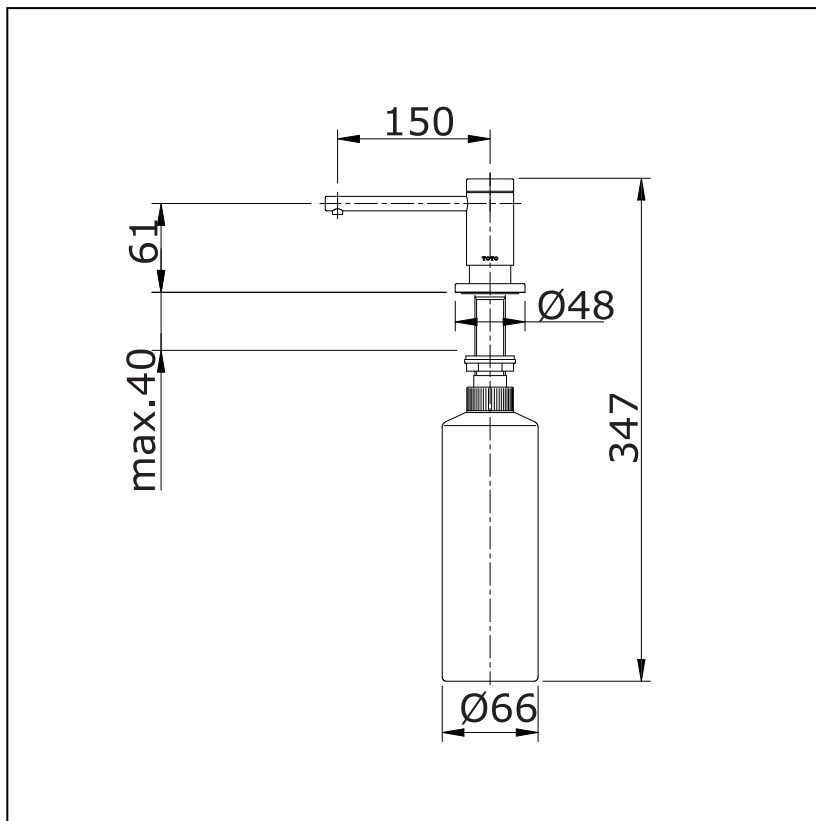

Drawing:

Remarks:

Please result TOTO sales representative for detail.