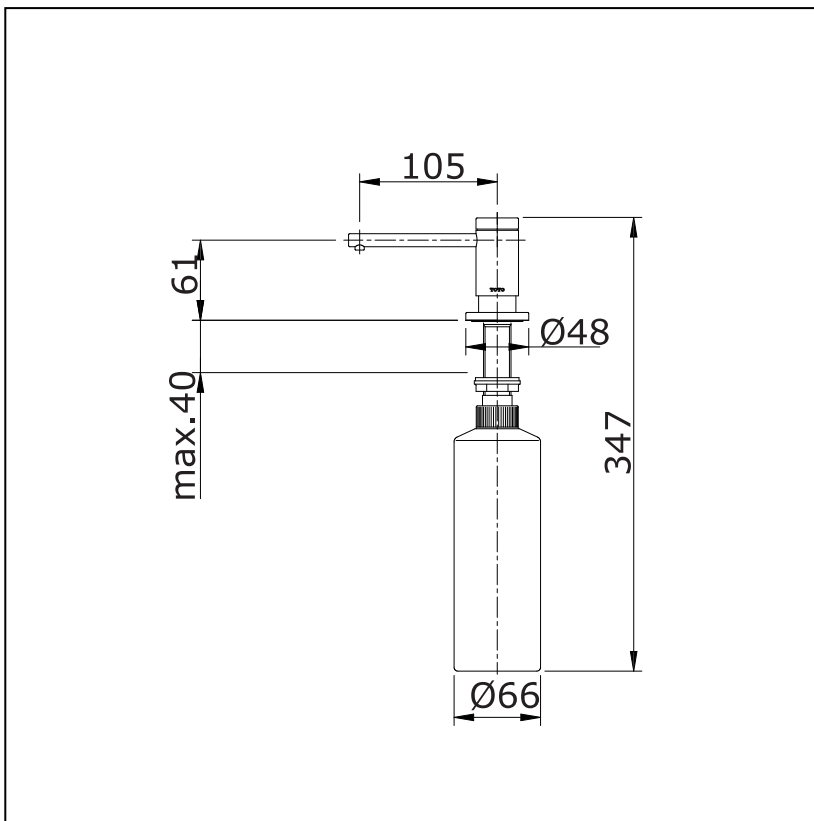

Drawing:

Remarks:

Please result TOTO sales representative for detail.