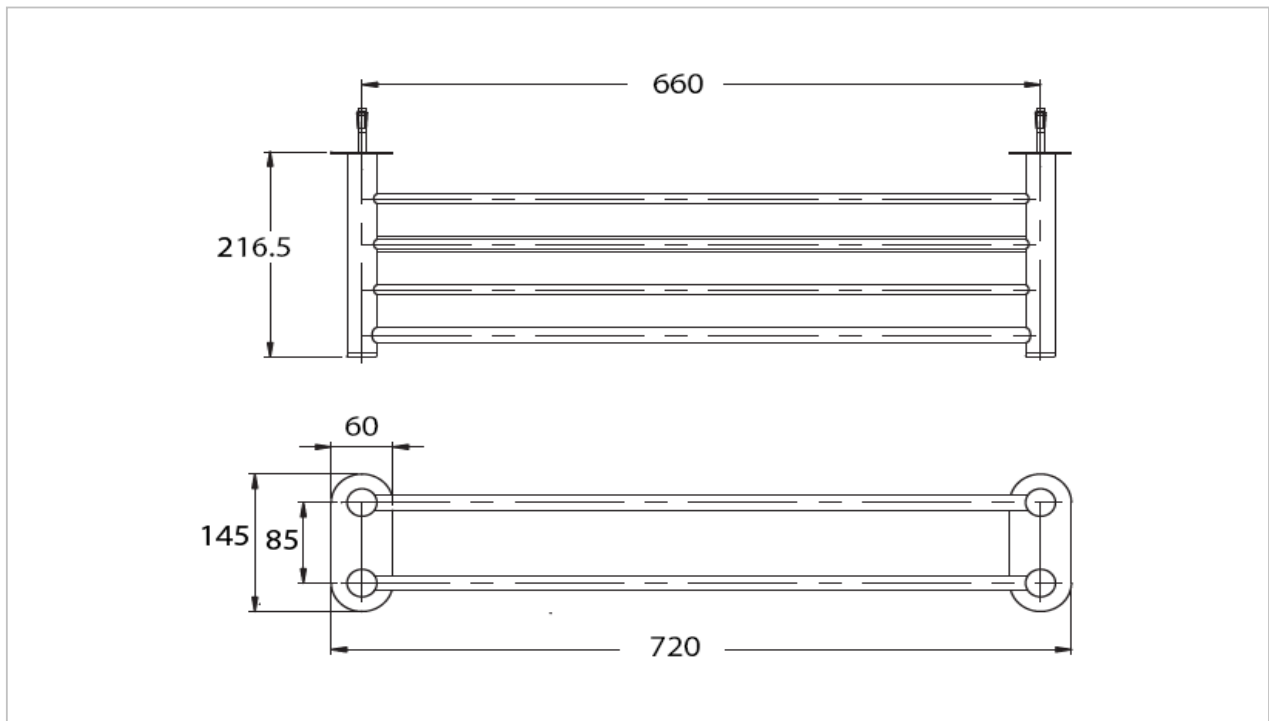

# TOTO | BATHROOM ACCESSORY |

**TX726AE**

*"Carla" Combination Towel Shelf & Towel Bar*

## Product Features

Combination Towel Shelf  
& Towel Bar (660 mm)