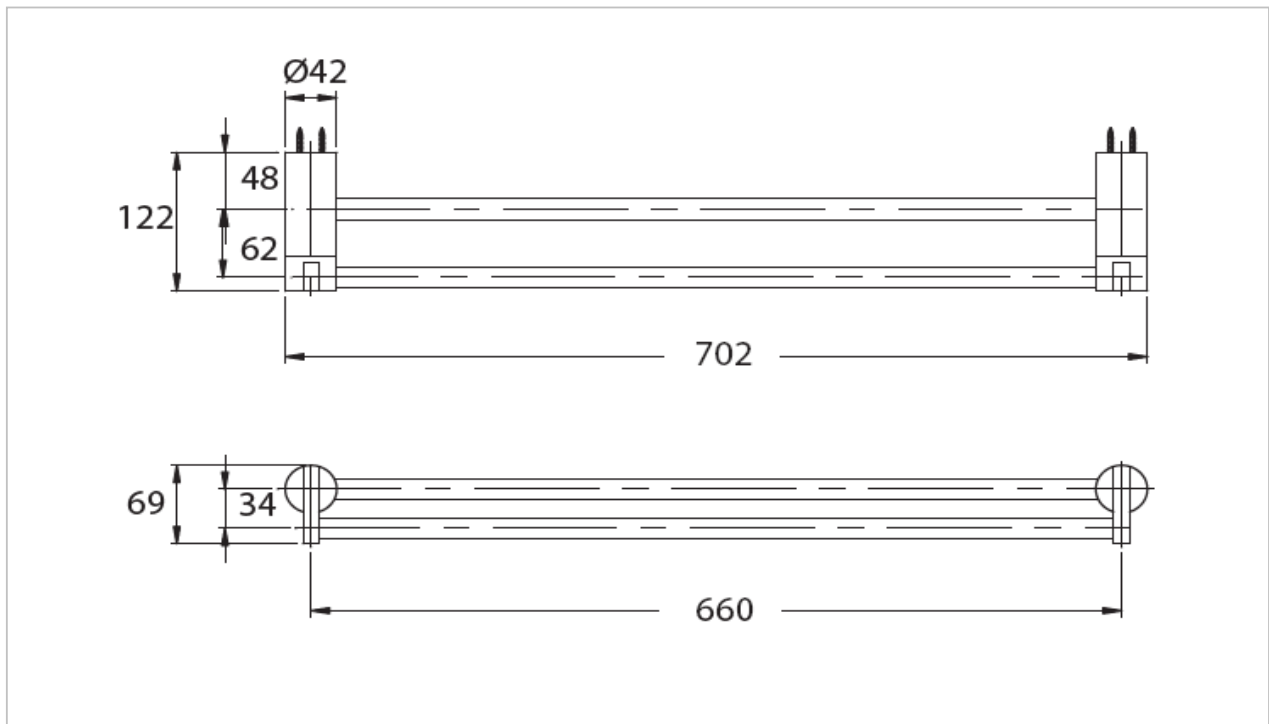

*"Carla" Double Towel Bar*

Product Features

Double Towel Bar (702 mm)

Suggestion Fittings & Parts

Remark : We reserve the right to change some parts for suitability.

TOTO (THAILAND) CO.,LTD

Bangkok Office : 598 Q House Ploenjit Building., G floor., Ploenchit Rd.,Lumpini, Pathumwan, Bangkok. 10330 Thailand