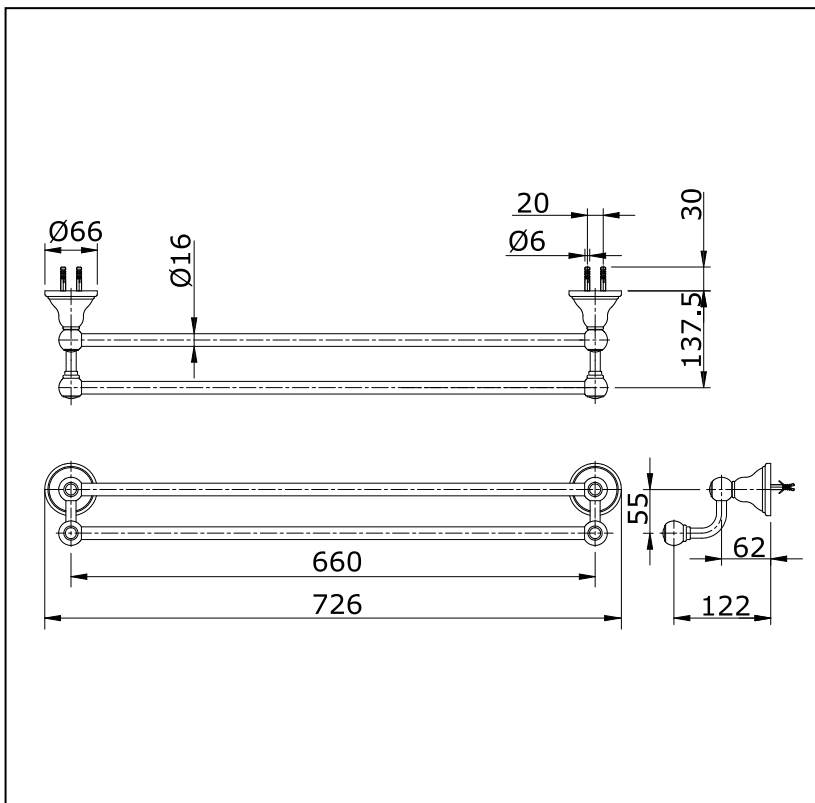

Item number: **TX724AC** (CURIO Series)

Features

- Simple installation, easy to use

Specifications

Finish : Nickel Chrome
Material : Brass

Parts description

- **TX724AC**
Double Towel Bar (Length : 660 mm)

Drawing: