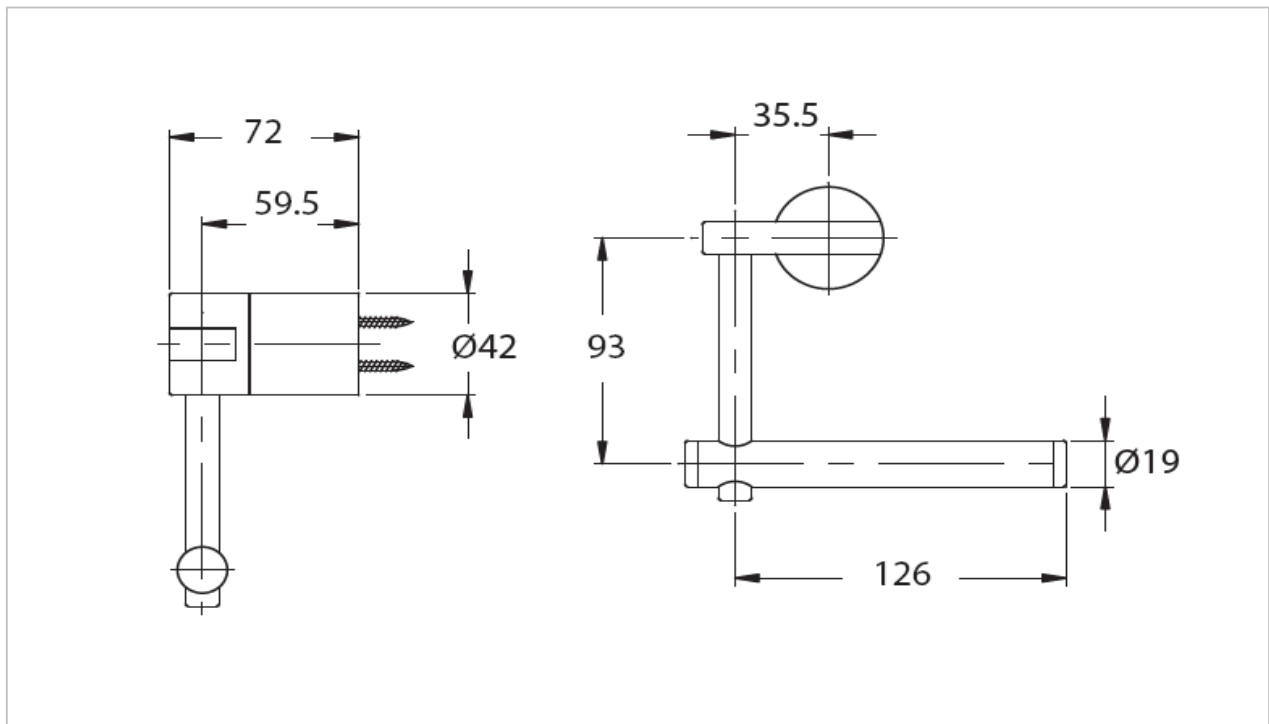

"Carla" Spare Paper Holder

Product Features

Suggestion Fittings & Parts

Remark : We reserve the right to change some parts for suitability.

TOTO (THAILAND) CO.,LTD

Bangkok Office : 598 Q House Ploenjit Building., G floor., Ploenchit Rd., Lumpini, Pathumwan, Bangkok. 10330 Thailand
Tel : +(66)2-650-9925(AUTO) Fax : +(66)2-650-9923-4
www.toto.co.th