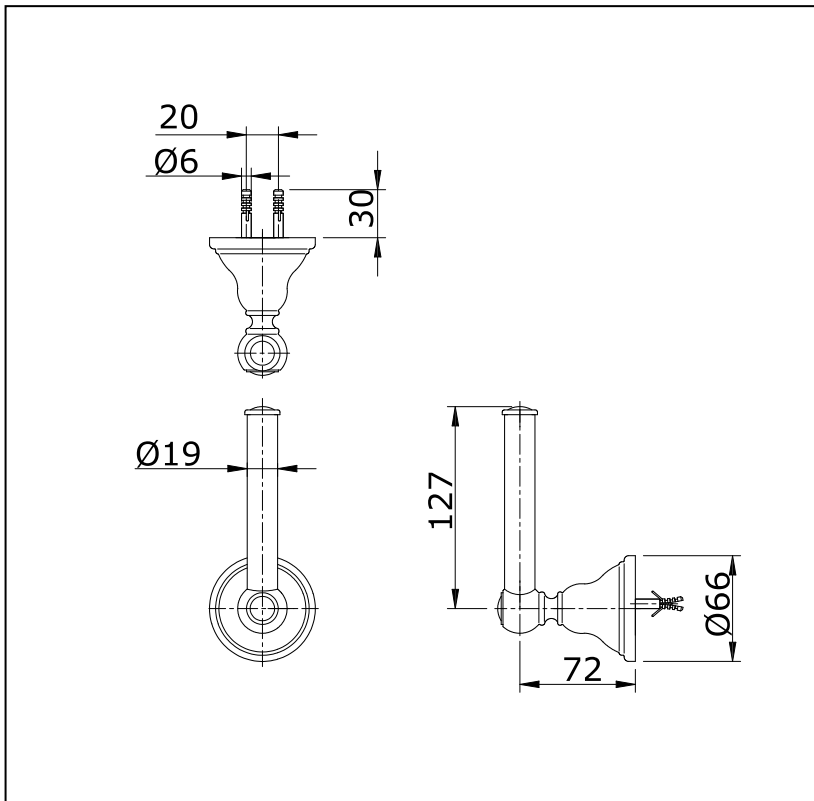

Item number: **TX722AC** (CURIO Series)

Features

- Simple installation, easy to use

Specifications

Finish : Nickel Chrome
Material : Brass

Parts description

- **TX722AC**
Spare Paper Holder

Drawing: