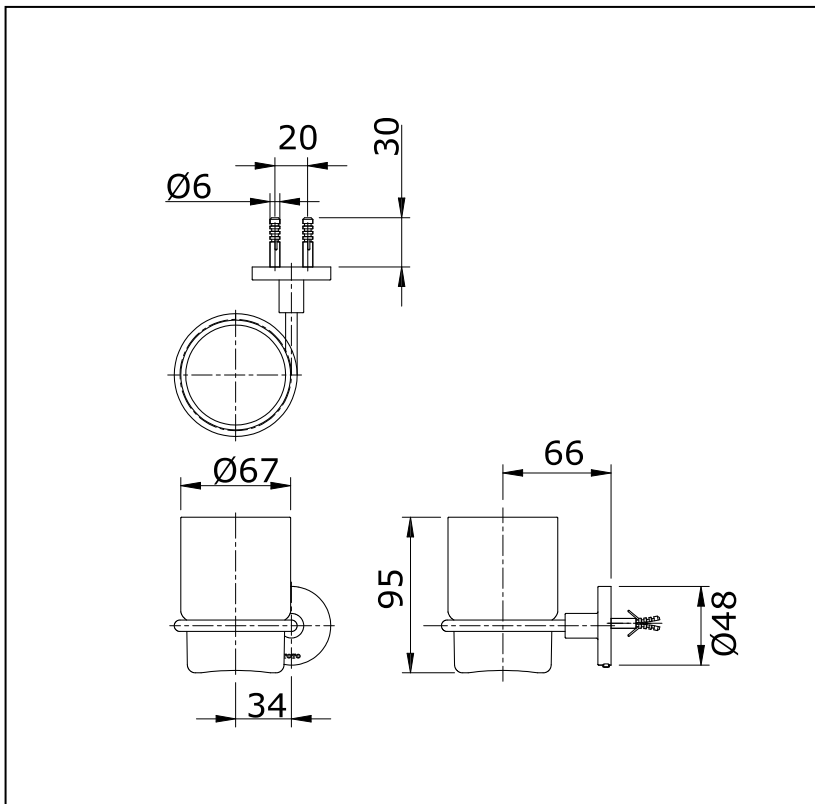

Item number: **TX707AES** (EGO II Series)

Features

- Simple installation, easy to use

Specifications

Finish : Nickel Chrome
Material : Brass

Parts description

- TX707AES
Tumbler Holder

Drawing: