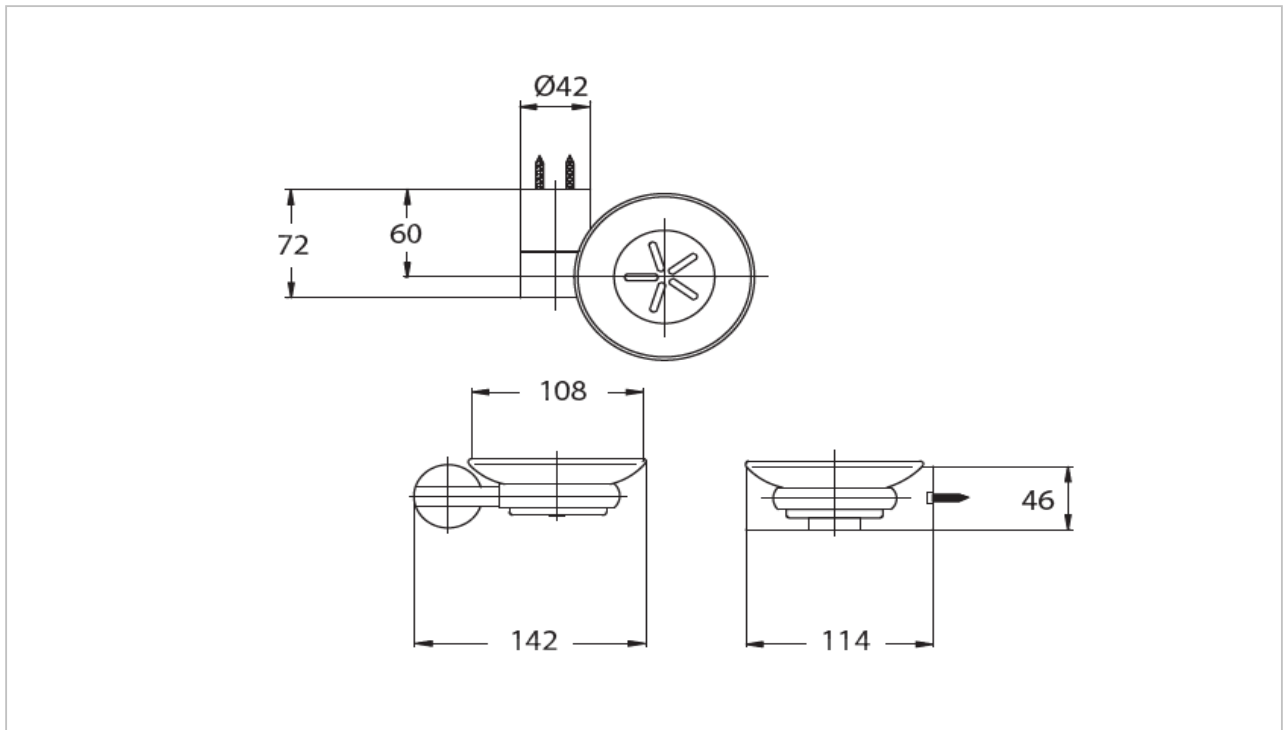

"Carla" Soap Holder

Product Features

Suggestion Fittings & Parts

Remark : We reserve the right to change some parts for suitability.

TOTO (THAILAND) CO.,LTD

Bangkok Office : 598 Q House Ploenjit Building., G floor., Ploenchit Rd., Lumpini, Pathumwan, Bangkok. 10330 Thailand
Tel : +(66)2-650-9925(AUTO) Fax : +(66)2-650-9923-4
www.toto.co.th