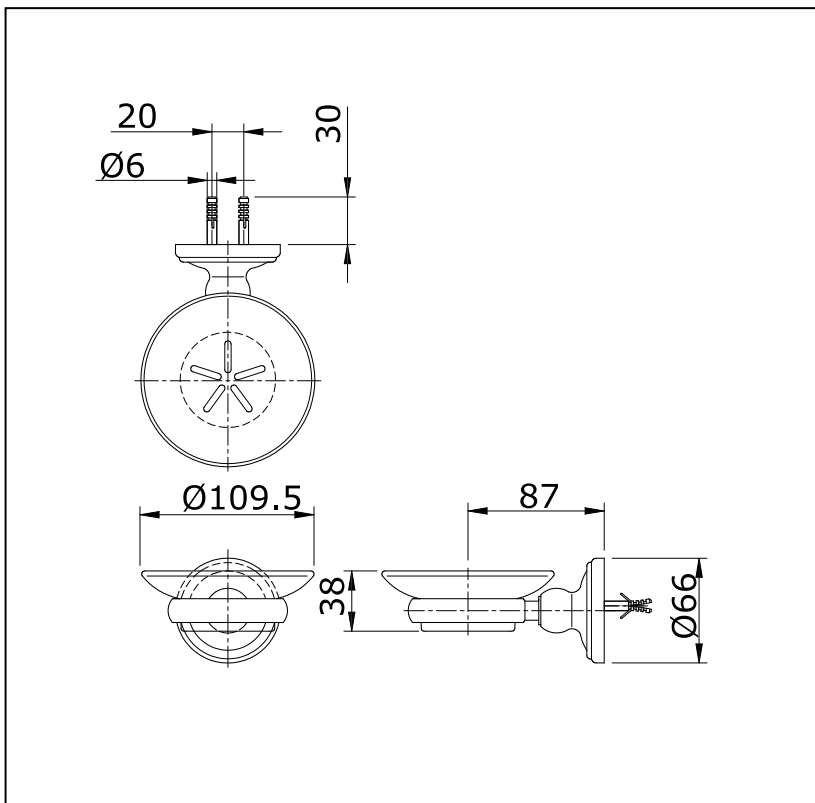

Item number: **TX706AC** (CURIO Series)

Features

- Simple installation, easy to use

Specifications

Finish : Nickel Chrome
Material : Brass

Parts description

- **TX706AC**
Soap Holder

Drawing: