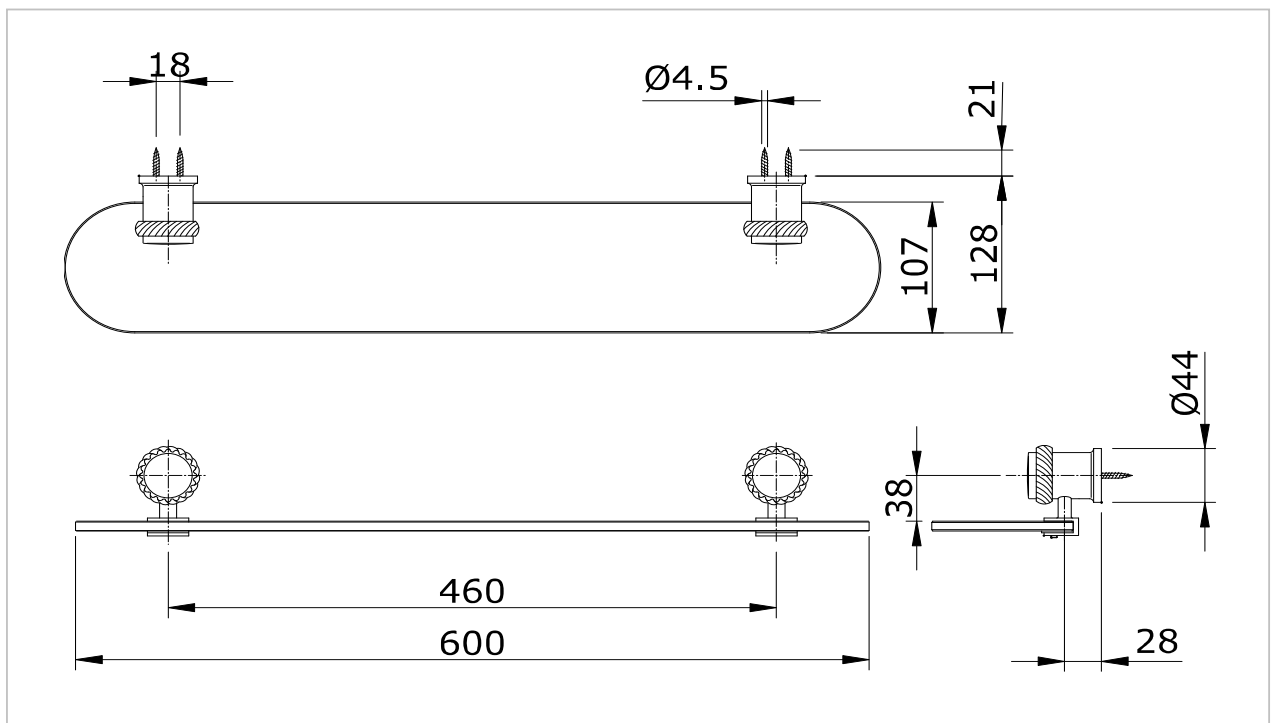

*"Crown"Glass Shelf*

Product Features

Glass Shelf (600 mm)

Suggestion Fittings & Parts

Remark : We reserve the right to change some parts for suitability.

TOTO (THAILAND) CO.,LTD

Bangkok Office : 598 Q House Ploenjit Building., G floor., Ploenchit Rd.,Lumpini, Pathumwan, Bangkok. 10330 Thailand