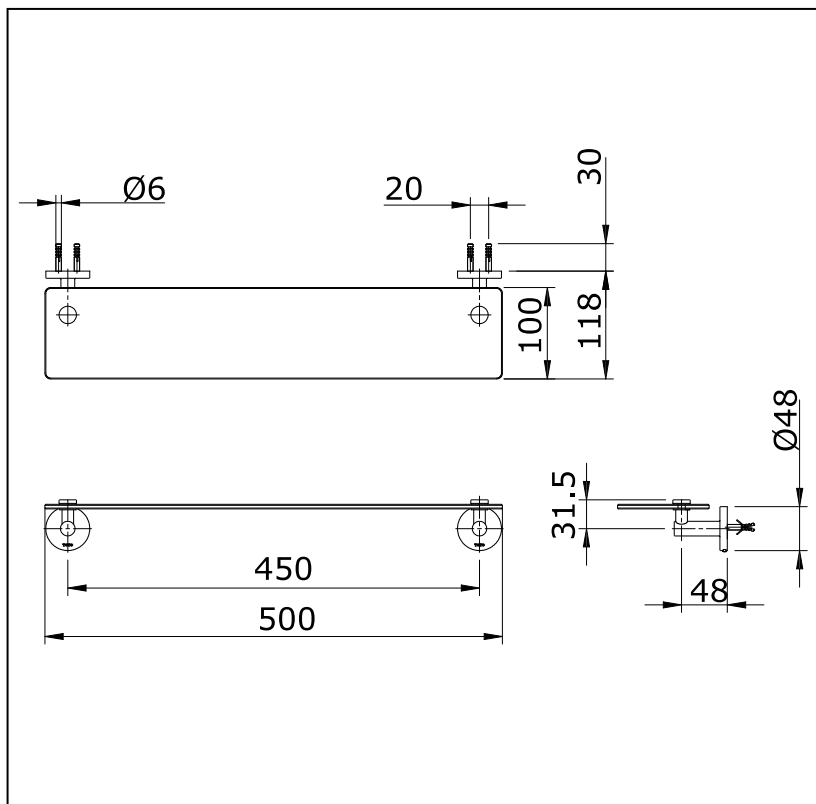

Item number: **TX705AES** (EGO II Series)

Features

- Simple installation, easy to use

Specifications

Finish : Nickel Chrome
Material : Brass

Parts description

- **TX705AES**
Glass Shelf (Length : 500 mm)

Drawing: