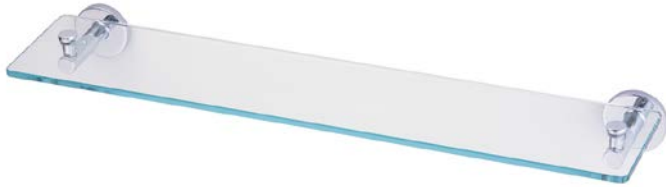

Item number: **TX705AES** (EGO II Series)

Features

- Simple installation, easy to use

Specifications

Finish : Nickel Chrome
Material : Brass

Parts description

- **TX705AES**
Glass Shelf (Length : 500 mm)

Drawing: