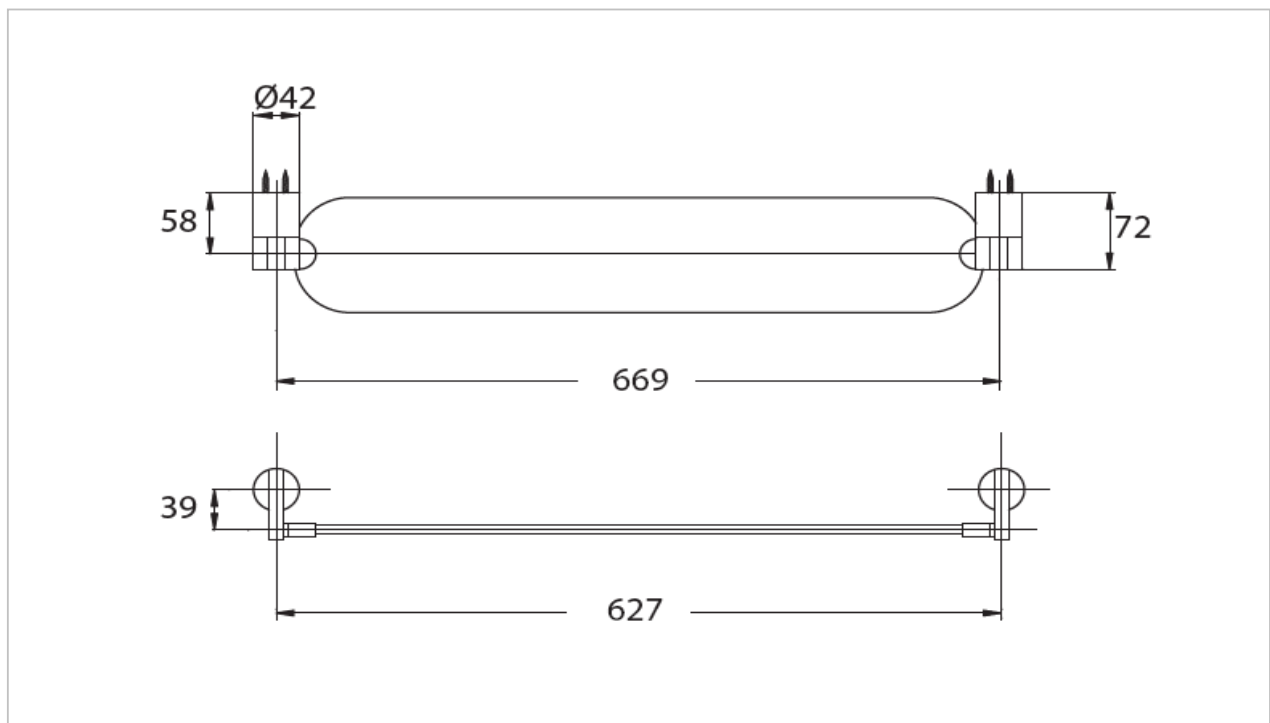

*"Carla" Glass Shelf*

Product Features

Glass Shelf (670 mm)

Suggestion Fittings & Parts

Remark : We reserve the right to change some parts for suitability.

TOTO (THAILAND) CO.,LTD

Bangkok Office : 598 Q House Ploenjit Building., G floor., Ploenchit Rd.,Lumpini, Pathumwan, Bangkok. 10330 Thailand