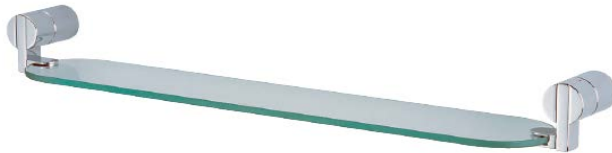

*"Carla" Glass Shelf*

Product Features

Glass Shelf (670 mm)

Suggestion Fittings & Parts

Remark : We reserve the right to change some parts for suitability.

TOTO (THAILAND) CO.,LTD

Bangkok Office : 598 Q House Ploenjit Building., G floor., Ploenchit Rd.,Lumpini, Pathumwan, Bangkok. 10330 Thailand