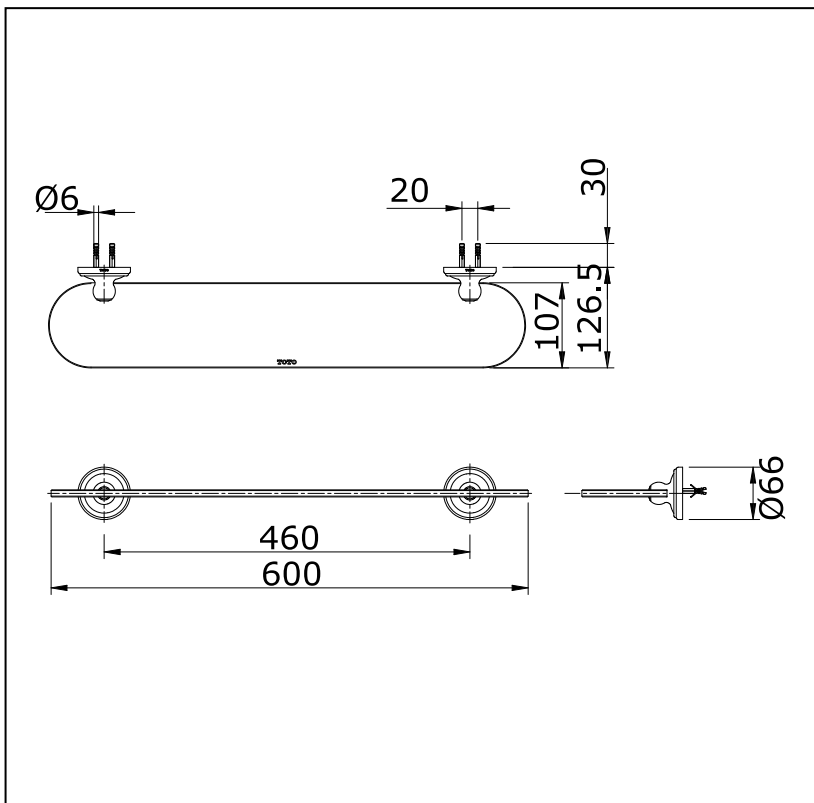

Drawing:

Remarks:

Please consult TOTO sales representative for detail.