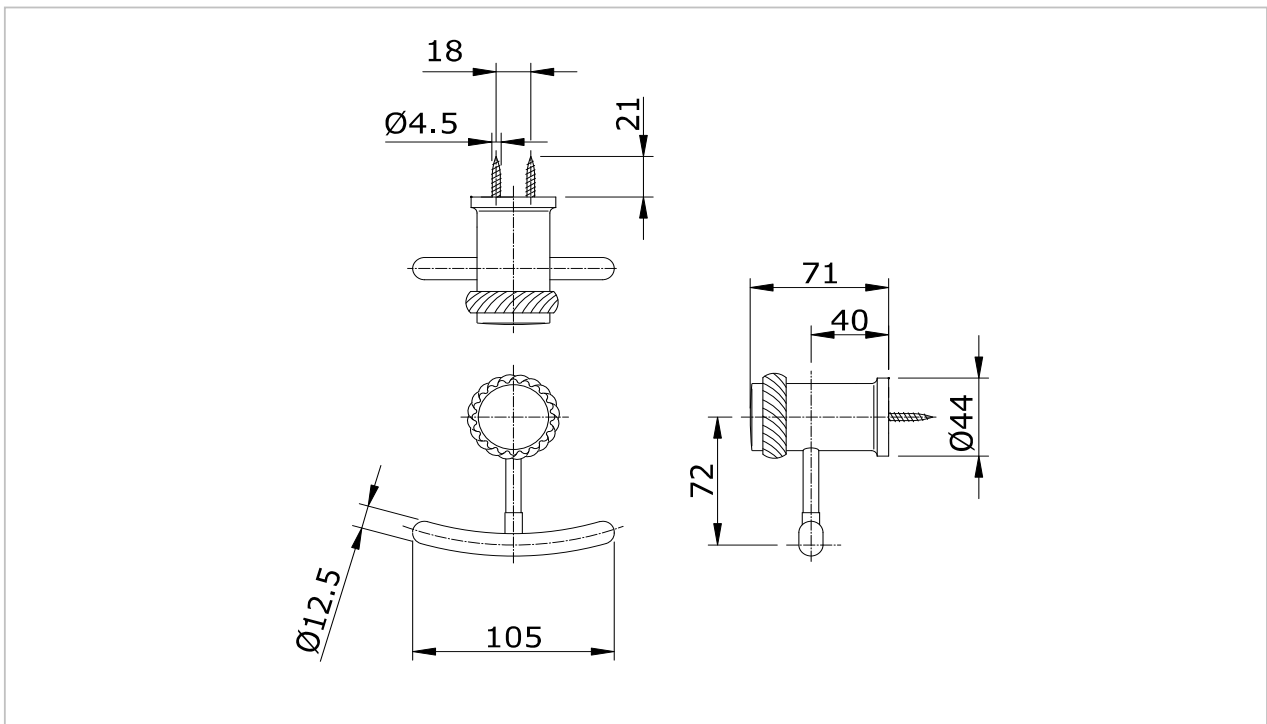

*"Crown" Double Robe Hook*

Product Features

Suggestion Fittings & Parts

Remark : We reserve the right to change some parts for suitability.

TOTO (THAILAND) CO.,LTD

Bangkok Office : 598 Q House Ploenjit Building., G floor., Ploenchit Rd., Lumpini, Pathumwan, Bangkok. 10330 Thailand  
Tel : +(66)2-650-9925(AUTO) Fax : +(66)2-650-9923-4  
www.toto.co.th