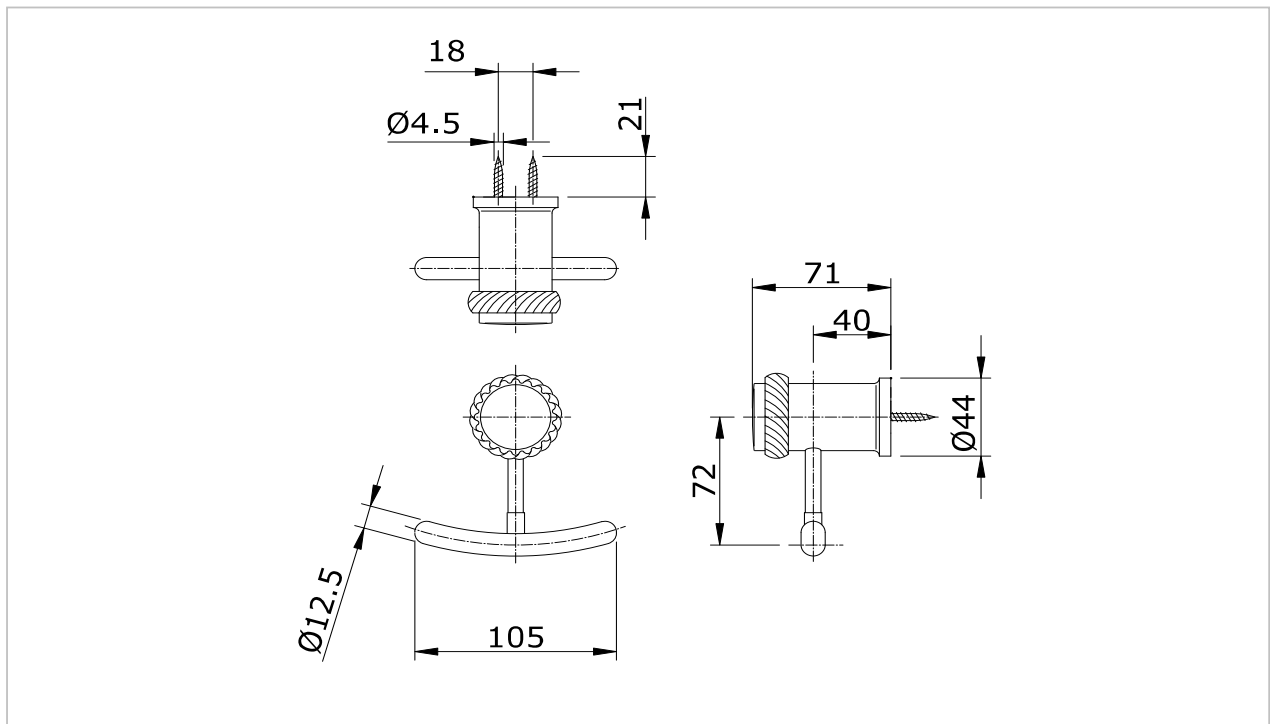

*"Crown" Double Robe Hook*

Product Features

Suggestion Fittings & Parts

Remark : We reserve the right to change some parts for suitability.

TOTO (THAILAND) CO.,LTD

Bangkok Office : 598 Q House Ploenjit Building., G floor., Ploenchit Rd., Lumpini, Pathumwan, Bangkok. 10330 Thailand